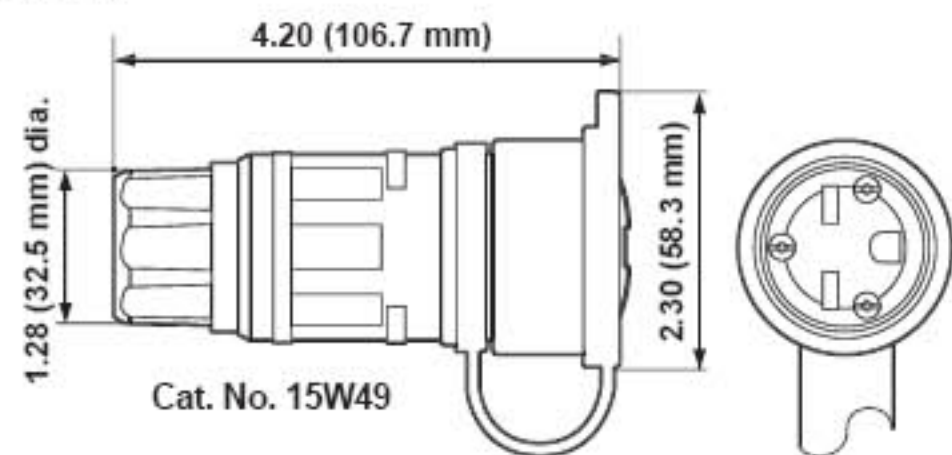

Dustguard™ Straight Blade Plugs and Connectors

DESCRIPTION	CAT. NO. PLUG	CAT. NO. CONNECTOR
High-Visibility Yellow, 15A-125V 2-Pole, 3-Wire	1447 NEMA 5-15P	1547 NEMA 5-15R
High-Visibility Yellow, 15A-250V 2-Pole, 3-Wire	1449 NEMA 6-15P	1549 NEMA 6-15R
High-Visibility Yellow, 20A-125V 2-Pole, 3-Wire	1433 NEMA 5-20P	1533 NEMA 5-20R CSA config. in Canada
High-Visibility Yellow, 20A-250V 2-Pole, 3-Wire	1448 NEMA 6-20P	1548 NEMA 6-20R CSA config. in Canada

All devices are UL Listed. Also CSA Certified except where indicated by★