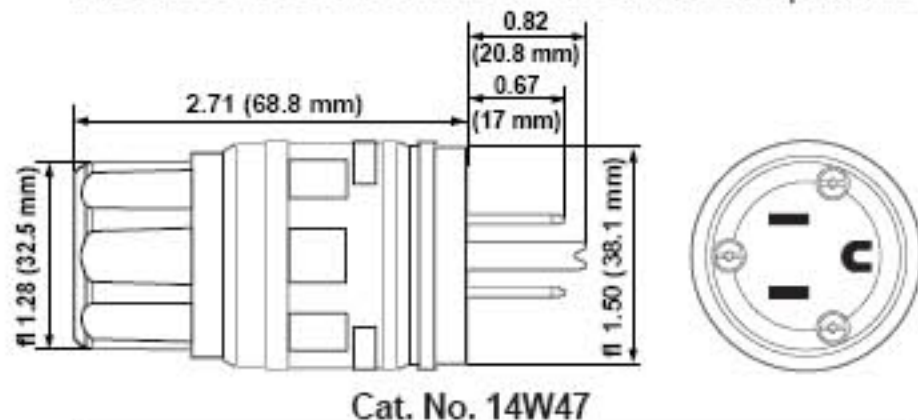

Dustguard™ Straight Blade Plugs and Connectors

DESCRIPTION	CAT. NO. PLUG	CAT. NO. CONNECTOR
High-Visibility Yellow, 15A-125V 2-Pole, 3-Wire	1447 NEMA 5-15P	1547 NEMA 5-15R
High-Visibility Yellow, 15A-250V 2-Pole, 3-Wire	1449 NEMA 6-15P	1549 NEMA 6-15R
High-Visibility Yellow, 20A-125V 2-Pole, 3-Wire	1433 NEMA 5-20P	1533 NEMA 5-20R CSA config. in Canada
High-Visibility Yellow, 20A-250V 2-Pole, 3-Wire	1448 NEMA 6-20P	1548 NEMA 6-20R CSA config. in Canada

All devices are UL Listed. Also CSA Certified except where indicated by★