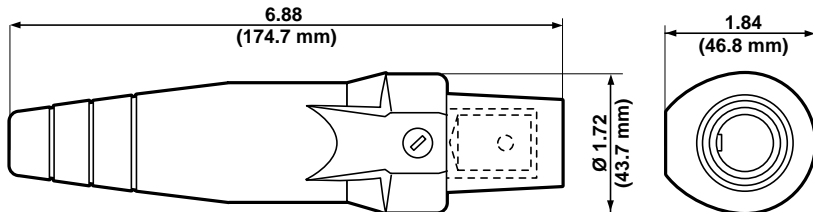

### Male Detachable Plug—Single Set Screw (Cable Size: 1/0–4/0)

COLOR	COMPLETE CAT. NO.	CONTACT CAT. NO.	INSULATOR CAT. NO.
Black	16D23-E	16D23-C	16SDM-14E
White	16D23-W	16D23-C	16SDM-14W
Red	16D23-R	16D23-C	16SDM-14R
Blue	16D23-B	16D23-C	16SDM-14B
Green	16D23-G	16D23-C	16SDM-14G
Yellow	16D23-Y	16D23-C	16SDM-14Y
Orange	16D23-O	16D23-C	16SDM-14O
Brown	16D23-H	16D23-C	16SDM-14H

### Female Detachable Plug—Single Set Screw (Cable Size: 1/0–4/0)

COLOR	COMPLETE CAT. NO.	CONTACT CAT. NO.	INSULATOR CAT. NO.
Black	16D32-E	16D32-C	16SDF-14E
White	16D32-W	16D32-C	16SDF-14W
Red	16D32-R	16D32-C	16SDF-14R
Blue	16D32-B	16D32-C	16SDF-14B
Green	16D32-G	16D32-C	16SDF-14G
Yellow	16D32-Y	16D32-C	16SDF-14Y
Orange	16D32-O	16D32-C	16SDF-14O
Brown	16D32-H	16D32-C	16SDF-14H

### SPECIFICATIONS & FEATURES

- Leviton ECT 16 Series Taper Nose products are the connectors of choice for concerts, sound stages, movie making, television production, sporting events and conventions.

MALE DETACHABLE PLUG—SINGLE SET SCREW  
Cat. No. 16D23