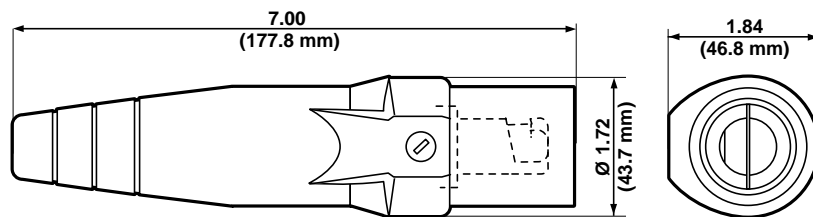

MALE DETACHABLE PLUG—SINGLE SET SCREW
Cat. No. 16D23