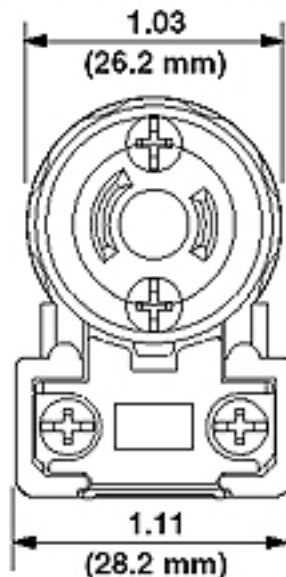

Voltage: 125 Volt

NEMA: ML1P

Pole: 2

Wire: 2

Cord Range: .218 - .430

Wire Gauge: 18-14 AWG

Blades/Contacts: Solid Brass

Body Material: Super Tough Nylon

Assembly Screws: Steel, Zinc Plated

Color: Black-White

Standards and Certifications: UL/CSA

Warranty: Lifetime Warranty

Color: Black-White

Dimensional Diagram

SPECIFICATION SUBMITTAL

JOB NAME:	CATALOG NUMBERS:	
<input type="text"/>	<input type="text"/>	<input type="text"/>
JOB NUMBER:	<input type="text"/>	<input type="text"/>