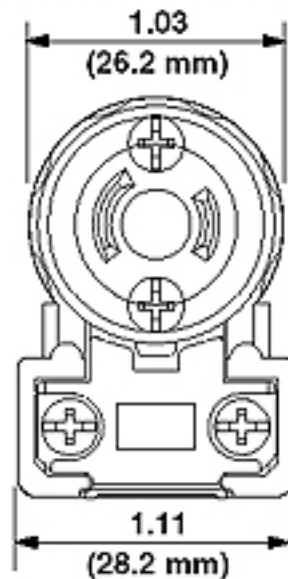

Voltage: 125 Volt

NEMA: ML1P

Pole: 2

Wire: 2

Cord Range: .218 - .430

Wire Gauge: 18-14 AWG

Blades/Contacts: Solid Brass

Body Material: Super Tough Nylon

Assembly Screws: Steel, Zinc Plated

Color: Black-White

Standards and Certifications: UL/CSA

Warranty: Lifetime Warranty

Color: Black-White

Dimensional Diagram

SPECIFICATION SUBMITTAL

JOB NAME: <input type="text"/>	CATALOG NUMBERS: <input type="text"/>	<input type="text"/>
JOB NUMBER: <input type="text"/>	<input type="text"/>	<input type="text"/>