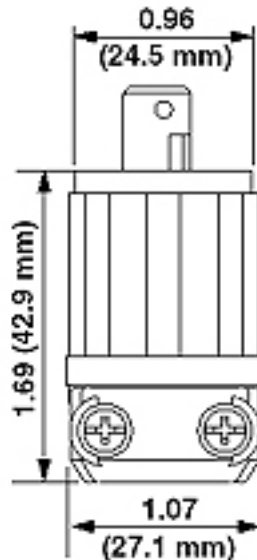

Wire: 2

Cord Range: .218 - .430

Wire Gauge: 18-14 AWG

Blades/Contacts: Solid Brass

Body Material: Super Tough Nylon

Assembly Screws: Steel, Zinc Plated

Color: Black-White

Standards and Certifications: UL/CSA

## Dimensional Diagram