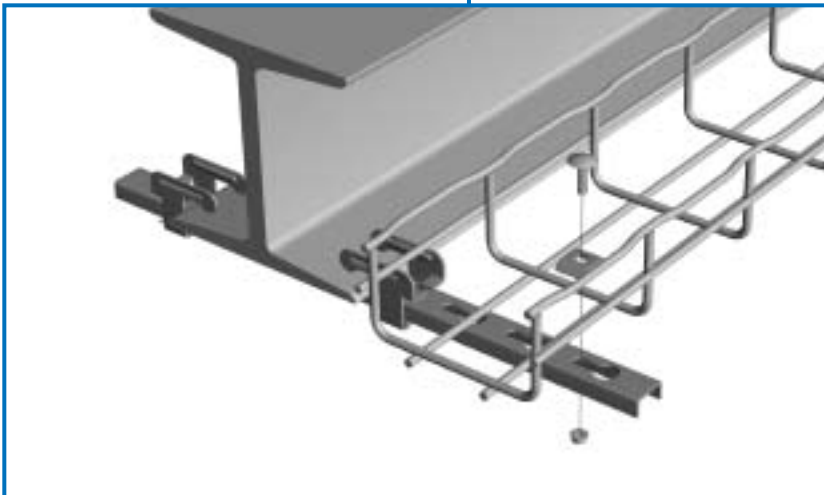

New products from

CABLOFIL®

INNOVATORS IN CABLE MANAGEMENT

EF BEAM SUPPORT

CF30 - CF54 - CF105 - CF150

4" → 12"
 100 → 300 MM

- Unique bracket secures tray support directly to I-beam.
- Support can be used for trapeze installations.
- Attach tray directly to support with EZ BN 1/4 and CE 25.
- EZ BN 1/4 and CE 25 are sold separately.

	INCHES		MM		LBS		KG	
	INCHES	MM	INCHES	MM	LBS	KG	LBS	KG
EF 11/400	16"	400	0.4"	11	0.9	0.4		
EF 15/600	24"	600	0.6"	15	2.0	0.9		

EZ **BL** **PE**

Use any I beam structure to support your next cable tray installation. The EF beam support can be used for direct tray support or for trapeze-hung installations. Available in two sizes to fit almost any size beam.