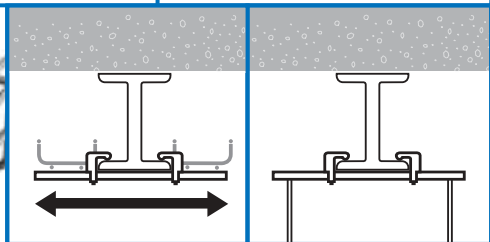

New products from

CABLOFIL®

INNOVATORS IN CABLE MANAGEMENT

EF BEAM SUPPORT

CF30 - CF54 - CF105 - CF150

4" → 12"
 100 → 300 MM

- Unique bracket secures tray support directly to I-beam.
- Support can be used for trapeze installations.
- Attach tray directly to support with EZ BN 1/4 and CE 25.
- EZ BN 1/4 and CE 25 are sold separately.

	INCHES		MM		LBS		KG	
	INCHES	MM	INCHES	MM	LBS	KG	LBS	KG
EF 11/400	16"	400	0.4"	11	0.9	0.4		
EF 15/600	24"	600	0.6"	15	2.0	0.9		

EZ **BL** **PE**

Use any I beam structure to support your next cable tray installation. The EF beam support can be used for direct tray support or for trapeze-hung installations. Available in two sizes to fit almost any size beam.