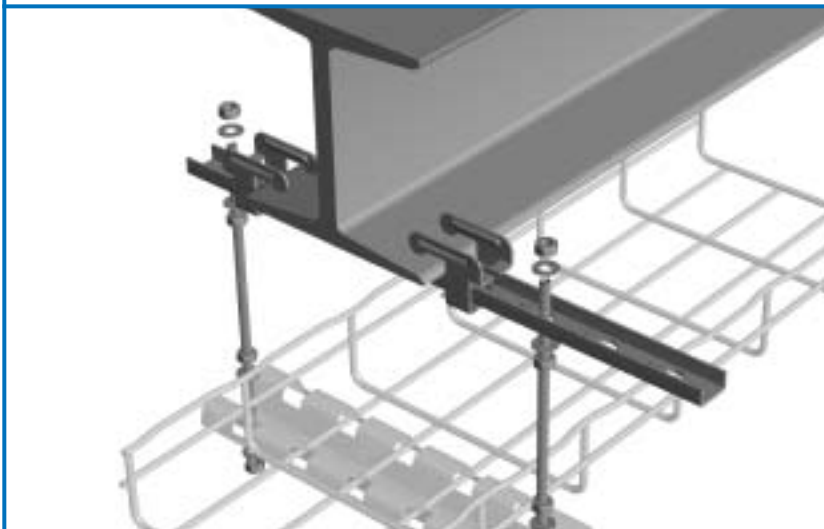

New products from

CABLOFIL®

INNOVATORS IN CABLE MANAGEMENT

EF BEAM SUPPORT

CF30 - CF54 - CF105 - CF150

4" → 12"
 100 → 300 MM

- Unique bracket secures tray support directly to I-beam.
- Support can be used for trapeze installations.
- Attach tray directly to support with EZ BN 1/4 and CE 25.
- EZ BN 1/4 and CE 25 are sold separately.

	INCHES		MM		LBS		KG	
	INCHES	MM	INCHES	MM	LBS	KG	LBS	KG
EF 11/400	16"	400	0.4"	11	0.9	0.4		
EF 15/600	24"	600	0.6"	15	2.0	0.9		

EZ **BL** **PE**

Use any I beam structure to support your next cable tray installation. The EF beam support can be used for direct tray support or for trapeze-hung installations. Available in two sizes to fit almost any size beam.