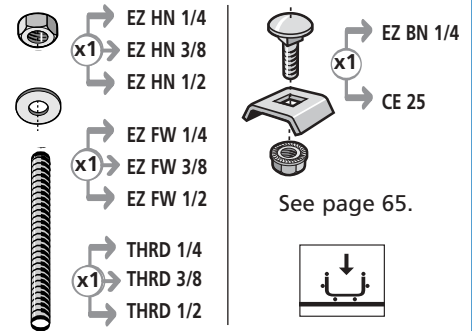

New products from

CABLOFIL®

INNOVATORS IN CABLE MANAGEMENT

EF BEAM SUPPORT

CF30 - CF54 - CF105 - CF150

4" → 12"
 100 → 300 MM

- Unique bracket secures tray support directly to I-beam.
- Support can be used for trapeze installations.
- Attach tray directly to support with EZ BN 1/4 and CE 25.
- EZ BN 1/4 and CE 25 are sold separately.

	INCHES		MM		LBS		KG	
	INCHES	MM	INCHES	MM	LBS	KG	LBS	KG
EF 11/400	16"	400	0.4"	11	0.9	0.4		
EF 15/600	24"	600	0.6"	15	2.0	0.9		

EZ **BL** **PE**

Use any I beam structure to support your next cable tray installation. The EF beam support can be used for direct tray support or for trapeze-hung installations. Available in two sizes to fit almost any size beam.