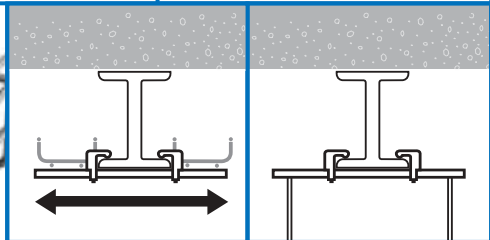

New products from

CABLOFIL®

INNOVATORS IN CABLE MANAGEMENT

EF BEAM SUPPORT

CF30 - CF54 - CF105 - CF150

4" → 12"
 100 → 300 MM

- Unique bracket secures tray support directly to I-beam.
- Support can be used for trapeze installations.
- Attach tray directly to support with EZ BN 1/4 and CE 25.
- EZ BN 1/4 and CE 25 are sold separately.

	INCHES		MM		LBS		KG	
	INCHES	MM	INCHES	MM	LBS	KG	LBS	KG
EF 11/400	16"	400	0.4"	11	0.9	0.4		
EF 15/600	24"	600	0.6"	15	2.0	0.9		

EZ **BL** **PE**

Use any I beam structure to support your next cable tray installation. The EF beam support can be used for direct tray support or for trapeze-hung installations. Available in two sizes to fit almost any size beam.