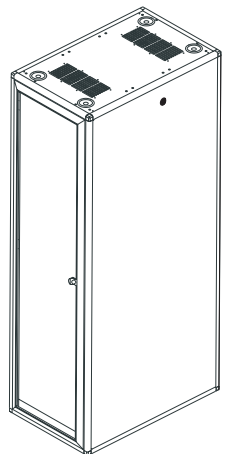

SlimFrame Cabinet