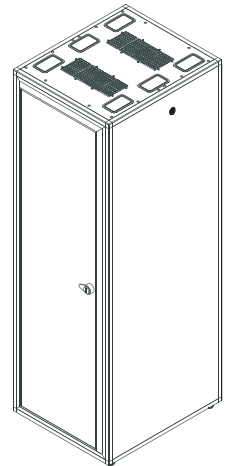

MegaFrame Cabinet