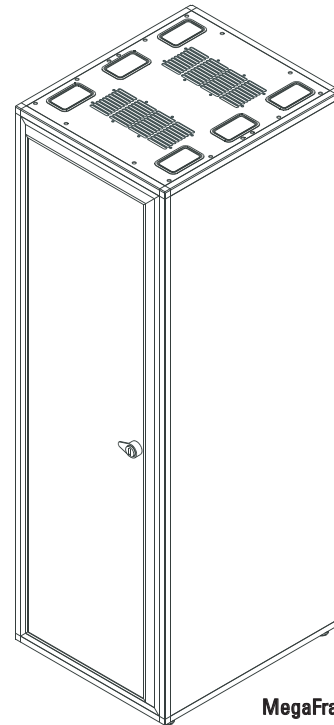

Side panels for MegaFrame and SlimFrame Cabinets are offered in two styles: the easy-to-remove locking side panel and the bolt-on side panel. The easy-to-remove side panel allows quick access to equipment in a fully loaded cabinet. Side panels ship with two keys per panel.

Top panels are vented with edge-protected cable pass through ports. (A solid top panel is available for the MegaFrame Cabinet.) Optional fan kits can be mounted to top panels to provide additional ventilation.

Most service parts are available in gray, white or black. MegaFrame and SlimFrame service parts are constructed of high-strength aluminum. Door frames are silver anodized aluminum.

When ordering a service part, ensure it matches the cabinet's dimensions. Call Technical Support for additional assistance or to order parts not listed.

- Wide selection of service parts for replacing damaged parts, adding to frame-only configurations or upgrading to meet changing needs.
- Perforated metal doors have 63% open area for greater ventilation.
- Easy-to-remove locking side panels
- Top panels are vented and accommodate optional fan kits for maximum ventilation.

For more information, please contact your authorized CPI Distributor or CPI Customer Service Representative, or go to www.chatsworth.com.

MegaFrame Cabinet