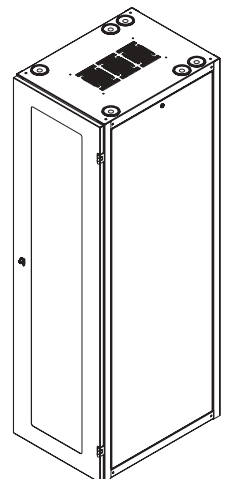

SteelFrame Cabinet

An Employee
Owned Corporation

**CHATSWORTH
PRODUCTS, INC.**

Organizing. Storing. Securing.

800-834-4969

techsupport@chatsworth.com
www.chatsworth.com