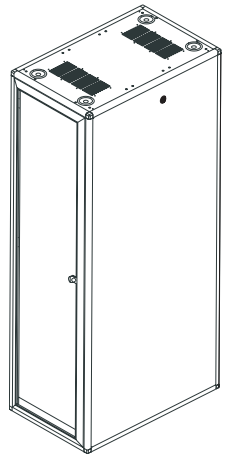

SlimFrame Cabinet