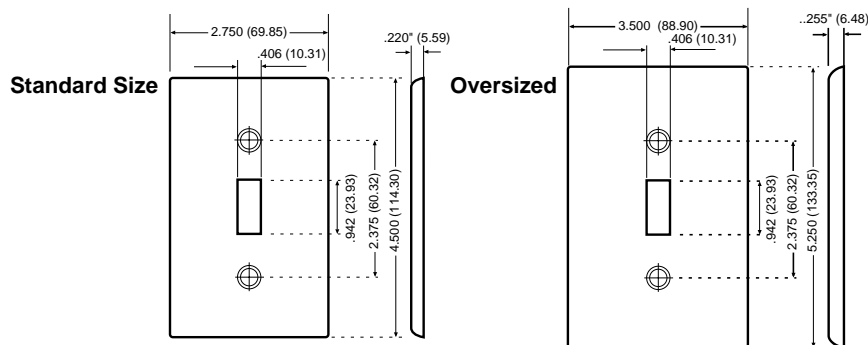

Larger Size Plastic and Metal Wallplates

Leviton's Oversized wallplates are 0.75 inches higher and wider than standard wallplates. They are used to conceal greater wall irregularities than those hidden by the extra coverage provided by Midway wallplates.

All 1-Gang Oversized wallplates are 5.25" H x 3.5" W. Add 1.8125" for each additional gang.

Larger Size Oversized Wallplates

DESCRIPTION	COLOR	CAT. NO.	IND. NO.	METAL	CAT. NO.	IND. NO.
1-GANG 1-Toggle	IVORY	86101	PO1-I	430 S/S	84101	SO1
	WHITE	88101	PO1-W	302 S/S	84101-40	SO1-N
	BROWN	85101	PO1			
2-GANG 2-Toggles	IVORY	86109	PO2-I	430 S/S	*	—
	WHITE	88109	PO2-W	302 S/S	84109-40	SO2-N
	BROWN	85109	PO2			
3-GANG 3-Toggles	IVORY	86111	PO3-I	430 S/S	*	—
	WHITE	88111	PO3-W	302 S/S	84111-40	SO3-N
	BROWN	85111	PO3			
4-GANG 4-Toggles	—	—	—	430 S/S	*	—
				302 S/S	84112-40	SO4-N
1-GANG 1-Duplex	IVORY	86103	PO8-I	430 S/S	84103	SO8
	WHITE	88103	PO8-W	302 S/S	84103-40	SO8-N
	BROWN	85103	PO8			
2-GANG 2-Duplex	IVORY	86116	PO82-I	430 S/S	84116	SO82
	WHITE	88116	PO82-W	302 S/S	84116-40	SO82-N
	BROWN	85116	PO82			
3-GANG 3-Duplex	—	—	—	430 S/S	*	—
				302 S/S	84130-40	SO83-N
4-GANG 4-Duplex	—	—	—	430 S/S	*	—
				302 S/S	*	—
1-GANG 1-Single 1.406" dia. Hole	—	—	—	430 S/S	*	—
				302 S/S	84104-40	SO7-N