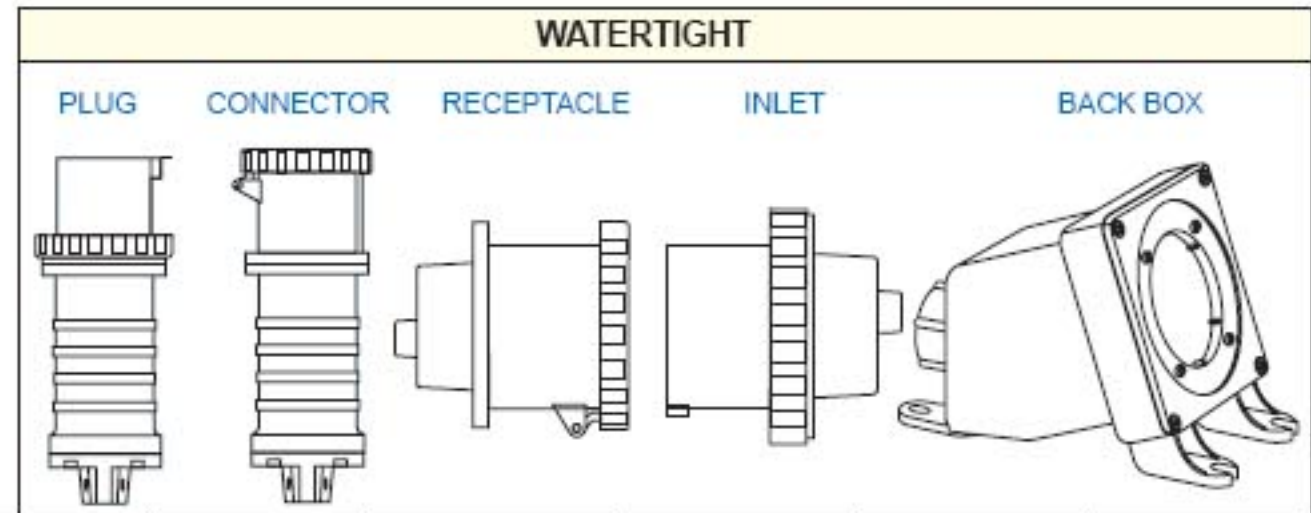

# Pin & Sleeve Devices

## North American Watertight Pin & Sleeve Devices

**2 YEAR LIMITED  
 WARRANTY**

360B7W

360R6W

4100P12W