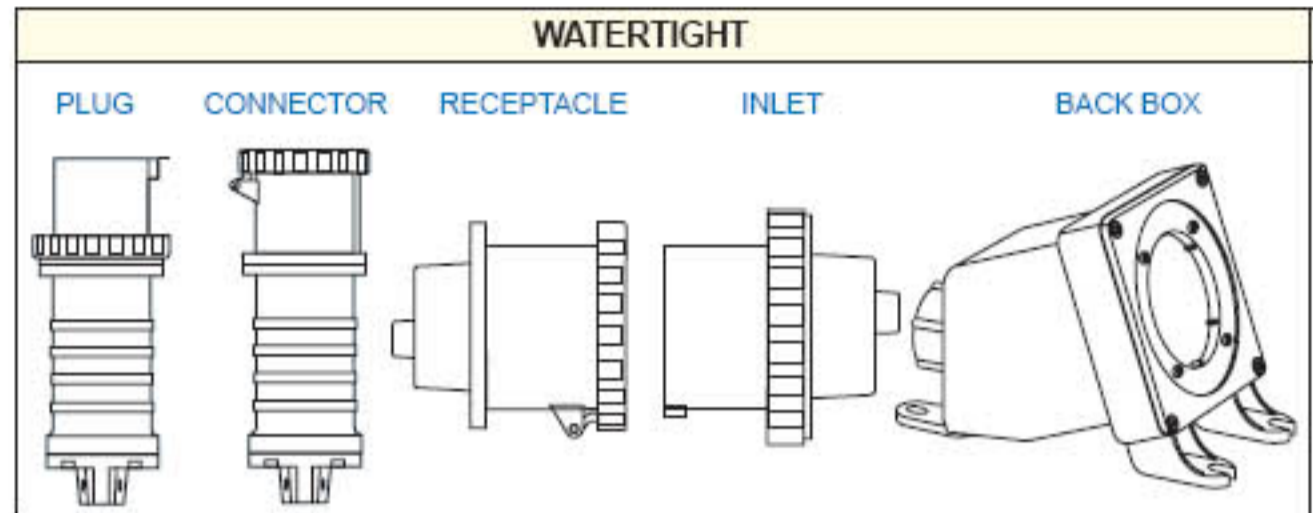

North American Watertight Pin & Sleeve Devices

2 YEAR LIMITED WARRANTY

Engineered to IP67 Watertight Standards

North American Devices, IEC 309-1 & 309-2

| AMPS | WIRING | VOLTAGE AC | CONNECTOR/RECEPTACLE | PLUG/INLET | PLUG | CONNECTOR | RECEPTACLE | INLET | BACK BOX |
|------|--------|------------|----------------------|------------|----------|-----------|------------|----------|----------|
| 60 | 2p3w | 125 | | | 360P4W | 360C4W | 360R4W | 360B4W | BX60-V |
| | 2p3w | 250 | | | 360P6W | 360C6W | 360R6W | 360B6W | BX60-V |
| | 2p3w | 480 | | | 360P7W | 360C7W | 360R7W | 360B7W | BX60-V |
| | 3p4w | 125/250 | | | 460P12W | 460C12W | 460R12W | 460B12W | BX60-V |
| | 3p4w | 3Ø250 | | | 460P9W | 460C9W | 460R9W | 460B9W | BX60-V |
| | 3p4w | 3Ø480 | | | 460P7W | 460C7W | 460R7W | 460B7W | BX60-V |
| | 3p4w | 3Ø600 | | | 460P5W | 460C5W | 460R5W | 460B5W | BX60-V |
| | 4p5w | 3ØY120/208 | | | 560P9W | 560C9W | 560R9W | 560B9W | BX60-V |
| | 4p5w | 3ØY277/480 | | | 560P7W | 560C7W | 560R7W | 560B7W | BX60-V |
| | 4p5w | 3ØY347/600 | | | 560P5W | 560C5W | 560R5W | 560B5W | BX60-V |
| 100 | 2p3w | 125 | | | 3100P4W | 3100C4W | 3100R4W | 3100B4W | BX100-V |
| | 2p3w | 250 | | | 3100P6W | 3100C6W | 3100R6W | 3100B6W | BX100-V |
| | 2p3w | 480 | | | 3100P7W | 3100C7W | 3100R7W | 3100B7W | BX100-V |
| | 3p4w | 125/250 | | | 4100P12W | 4100C12W | 4100R12W | 4100B12W | BX100-V |
| | 3p4w | 3Ø250 | | | 4100P9W | 4100C9W | 4100R9W | 4100B9W | BX100-V |
| | 3p4w | 3Ø480 | | | 4100P7W | 4100C7W | 4100R7W | 4100B7W | BX100-V |
| | 3p4w | 3Ø600 | | | 4100P5W | 4100C5W | 4100R5W | 4100B5W | BX100-V |
| | 4p5w | 3ØY120/208 | | | 5100P9W | 5100C9W | 5100R9W | 5100B9W | BX100-V |
| | 4p5w | 3ØY277/480 | | | 5100P7W | 5100C7W | 5100R7W | 5100B7W | BX100-V |
| | 4p5w | 3ØY347/600 | | | 5100P5W | 5100C5W | 5100R5W | 5100B5W | BX100-V |