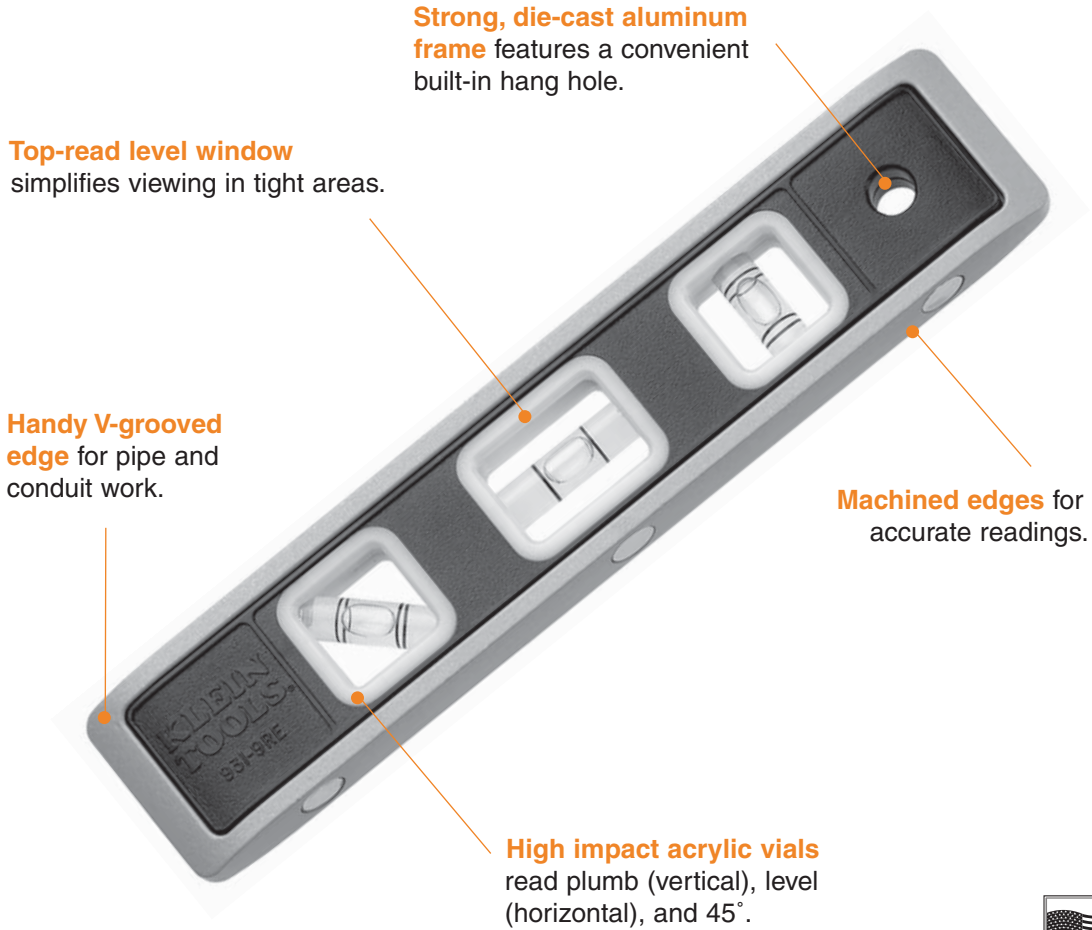

# Levels

## Features:

## Magnetic Torpedo Level

### Additional Features:

- Magnetized strip on bottom.
- Yellow vials for easy viewing.

930-9

Cat. No.	Overall Length	Weight (lbs.)
930-9	9" (229 mm)	.36

All dimensions are in inches and (millimeters) unless otherwise specified.