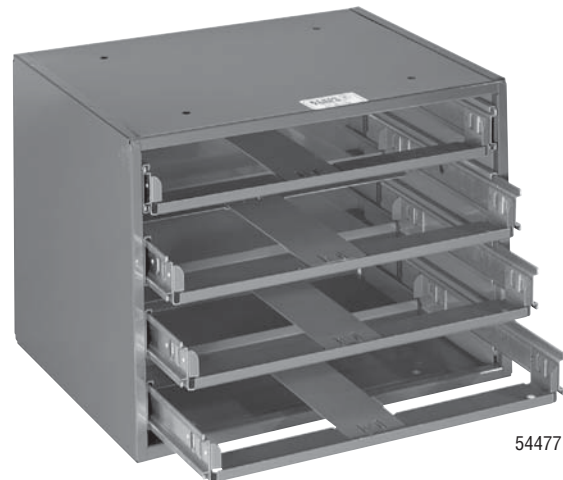

Mid-Size Parts Storage Boxes & Slide Racks

Mid-Size Compartment Boxes

- Klein storage boxes are offered with a choice of compartment sizes and arrangements.
- Boxes feature strong, rigid, heavy-duty welded construction.
- Full-length piano hinged covers are designed to stay open for ease of access.
- Each box has a carrying handle, positive pull-down locking catch.
- Boxes have a heavy, metallic-gray baked-enamel finish.
- Box compartments feature high-impact styrene construction.
- Scoop-bottom design for easy parts removal and cleaning.
- Fits either four-drawer slide rack Cat. No. 54474 or six-drawer rack Cat. No. 54476.

54438

Cat. No.	Number of Compartments	Compartment Sizes	Length (Front to Back)	Width	Height	Weight (lbs.)
54436	eight	6-7/16" x 2-1/16" (164 mm x 52 mm)	9-3/4" (248 mm)	13-5/16" (338 mm)	2" (51 mm)	3.90
54437	twelve	4-5/16" x 2-5/16" (110 mm x 59 mm)	9-3/4" (248 mm)	13-5/16" (338 mm)	2" (51 mm)	4.10
54438	sixteen	3-1/4" x 2-5/16" (83 mm x 59 mm)	9-3/4" (248 mm)	13-5/16" (338 mm)	2" (51 mm)	4.40
54439	twenty	2-5/8" x 2-5/16" (67 mm x 59 mm)	9-3/4" (248 mm)	13-5/16" (338 mm)	2" (51 mm)	4.50
54440	twenty one	20 each 2-1/16" x 2-5/16" (52 mm x 59 mm) and one 2-3/4" x 9-1/16" (70 mm x 230 mm)	9-3/4" (248 mm)	13-5/16" (338 mm)	2" (51 mm)	4.25

Extra-Large Parts Storage Boxes & Slide Racks

4-Box Slide Rack

- Holds four Klein extra-large storage boxes.
- Boxes not included with rack, must be ordered separately.
- Welded, extra-rigid, all-steel construction.
- Metallic-gray, baked-enamel finish.
- Boxes ride in and out on heavy-duty channel tracks that permit covers to open all the way for full access.
- Heavy tabs prevent boxes from being accidentally pulled out, yet allow boxes to be easily removed when desired.
- Locking bars can be readily attached to prevent unauthorized access (Cat. No. 54486).