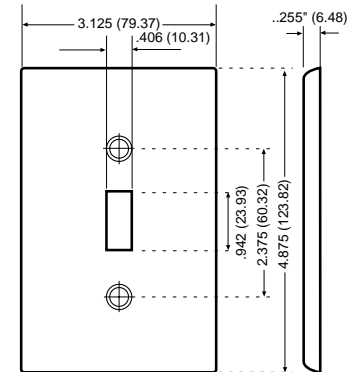

Larger Size Plastic Wallplates

Larger Size

Midway Size Wallplates

| DESCRIPTION | COLOR | CAT. NO. | IND. NO. |
|--|-----------------------------------|--|--|
|  2-GANG 1-Toggle 1-Duplex | IVORY WHITE BROWN ALMOND | 80505-I 80505-W 80505 80505-A | SPJ18-I SPJ18-W SPJ18 SPJ18-A |
|  2-GANG 2-Duplex | IVORY WHITE BROWN ALMOND | 80516-I 80516-W 80516 80516-A | SPJ28-I SPJ28-W SPJ28 SPJ28-A |
|  2-GANG 1-Toggle 1-Blank, Box Mount | IVORY WHITE BROWN | 80506-I 80506-W 80506 | SPJ113-I SPJ113-W SPJ113 |
|  2-GANG 1-Duplex 1-Blank, Box Mount | IVORY WHITE BROWN | 80508-I 80508-W 80508 | SPJ138-I SPJ138-W SPJ138 |
|  2-GANG 1-Toggle 1-Decora | IVORY WHITE BROWN ALMOND | 80605-I 80605-W 80605 80605-A | SPJ126-I SPJ126-W SPJ126 SPJ126-A |
|  2-GANG 1-Decora 1-Blank, Strap Mount | IVORY WHITE BROWN ALMOND | 80608-I 80608-W 80608 80608-A | SPJ1326-I SPJ1326-W SPJ1326 SPJ1326-A |
|  3-GANG 2-Toggle 1-Duplex | IVORY WHITE BROWN | 80521-I 80521-W 80521 | SPJ28-I SPJ28-W SPJ28 |

All devices are UL Listed and CSA Certified.

Midway Wallplates

All Leviton Midway wallplates can be mounted onto larger volume outlet boxes and/or used to hide wall irregularities. All 1-Gang Midway wallplates are 4.875" H x 3.125" W. Midway wallplates are a full 0.375" higher and wider than standard wallplates.

Standard Size

Midway Size

For more information regarding matching wallplates, colors, materials, single and multi-gang, refer to Decora Devices, Section A.