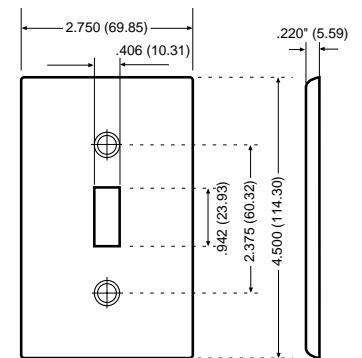

Larger Size Plastic Wallplates

Larger Size

Midway Size Wallplates

| DESCRIPTION | COLOR | CAT. NO. | IND. NO. |
|--|-----------------------------------|--|--|
|  2-GANG 1-Toggle 1-Duplex | IVORY WHITE BROWN ALMOND | 80505-I 80505-W 80505 80505-A | SPJ18-I SPJ18-W SPJ18 SPJ18-A |
|  2-GANG 2-Duplex | IVORY WHITE BROWN ALMOND | 80516-I 80516-W 80516 80516-A | SPJ28-I SPJ28-W SPJ28 SPJ28-A |
|  2-GANG 1-Toggle 1-Blank, Box Mount | IVORY WHITE BROWN | 80506-I 80506-W 80506 | SPJ113-I SPJ113-W SPJ113 |
|  2-GANG 1-Duplex 1-Blank, Box Mount | IVORY WHITE BROWN | 80508-I 80508-W 80508 | SPJ138-I SPJ138-W SPJ138 |
|  2-GANG 1-Toggle 1-Decora | IVORY WHITE BROWN ALMOND | 80605-I 80605-W 80605 80605-A | SPJ126-I SPJ126-W SPJ126 SPJ126-A |
|  2-GANG 1-Decora 1-Blank, Strap Mount | IVORY WHITE BROWN ALMOND | 80608-I 80608-W 80608 80608-A | SPJ1326-I SPJ1326-W SPJ1326 SPJ1326-A |
|  3-GANG 2-Toggle 1-Duplex | IVORY WHITE BROWN | 80521-I 80521-W 80521 | SPJ28-I SPJ28-W SPJ28 |

All devices are UL Listed and CSA Certified.

Midway Wallplates

All Leviton Midway wallplates can be mounted onto larger volume outlet boxes and/or used to hide wall irregularities. All 1-Gang Midway wallplates are 4.875" H x 3.125" W. Midway wallplates are a full 0.375" higher and wider than standard wallplates.

Standard Size

Midway Size

For more information regarding matching wallplates, colors, materials, single and multi-gang, refer to Decora Devices, Section A.