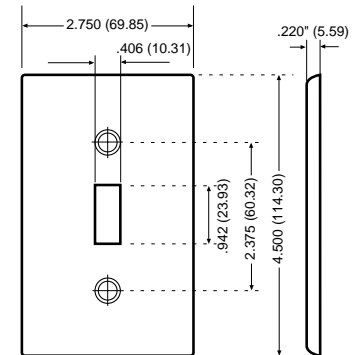

# Larger Size Plastic Wallplates

All Leviton Larger-size wallplates are a full 0.25 inches deep to insure a clean fit, despite protruding devices, in accordance with the latest National Electrical Code. Each is individually packed with extra-long, color-matched mounting screws.

## Larger Size

### Midway Size Wallplates

DESCRIPTION	COLOR	CAT. NO.	IND. NO.
 <b>1-GANG 1-Toggle</b>	IVORY WHITE BROWN ALMOND	80501-I 80501-W 80501 80501-A	SPJ1-I SPJ1-W SPJ1 SPJ1-A
 <b>2-GANG 2-Toggle</b>	IVORY WHITE BROWN ALMOND	80509-I 80509-W 80509 80509-A	SPJ2-I SPJ2-W SPJ2 SPJ2-A
 <b>3-GANG 3-Toggle</b>	IVORY WHITE BROWN ALMOND	80511-I 80511-W 80511 80511-A	SPJ3-I SPJ3-W SPJ3 SPJ3-A
 <b>4-GANG 4-Toggle</b>	IVORY WHITE	80512-I 80512-W	SPJ4-I SPJ4-W
 <b>1-GANG 1-Duplex</b>	IVORY WHITE BROWN ALMOND	80503-I 80503-W 80503 80503-A	SPJ8-I SPJ8-W SPJ8 SPJ8-A
 <b>1-GANG 1-Phone/Cable .312" dia Hole, Box Mount</b>	IVORY WHITE BROWN ALMOND	80513-I 80513-W 80513 80513-A	SPJ738-I SPJ738-W SPJ738 SPJ738-A

### Standard Size