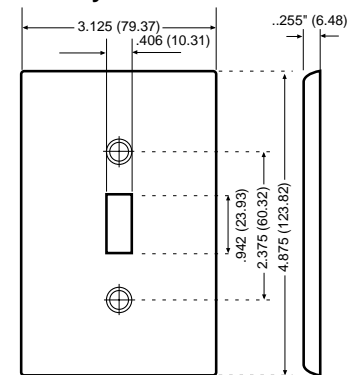

Midway Size

For more information regarding matching wallplates, colors, materials, single and multi-gang, refer to Decora Devices, Section A, and Decora Home Controls, Section B.