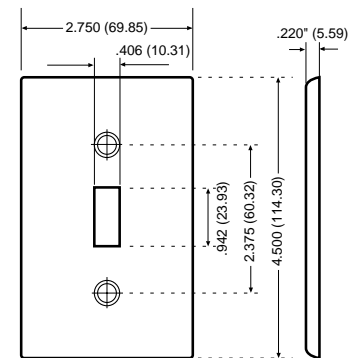

### Midway Size Nylon Wallplates

DESCRIPTION	COLOR	CAT. NO.	IND. NO.
<b>1-GANG</b> <b>1-Blank Box Mount</b> 	IVORY	PJ13-I	—
	BLACK	PJ13-E	—
	GRAY	PJ13-GY	—
	RED	PJ13-R	—
	WHITE	PJ13-W	—
	BROWN ALMOND	PJ13 PJ13-A	— —
<b>2-GANG</b> <b>2-Blank Box Mount</b> 	IVORY	PJ23-I	—
	GRAY	PJ23-GY	—
	WHITE	PJ23-W	—
	ALMOND	PJ23-A	—
<b>1-GANG</b> <b>1-Telephone .406" dia. Hole, Box Mount</b> 	IVORY	PJ11-I	—
	BLACK	PJ11-E	—
	GRAY	PJ11-GY	—
	WHITE	PJ11-W	—
	ALMOND	PJ11-A	—
<b>2-GANG</b> <b>1-Toggle, 1-Duplex</b> 	IVORY	PJ18-I	—
	BLACK	PJ18-E	—
	GRAY	PJ18-GY	—
	WHITE	PJ18-W	—
	ALMOND	PJ18-A	—
<b>2-GANG</b> <b>1-Toggle 1-Decora</b> 	IVORY	PJ126-I	—
	WHITE	PJ126-W	—
	BROWN	PJ126	—
	ALMOND	PJ126-A	—
<b>3-GANG</b> <b>2-Toggle 1-Decora</b> 	IVORY	PJ226-I	—
	WHITE	PJ226-W	—
	BROWN	PJ226	—
	ALMOND	PJ226-A	—
<b>2-GANG</b> <b>1-Decora 1-Duplex</b> 	IVORY	PJ826-I	SPJ826-I
	WHITE	PJ826-W	SPJ826-W
	BROWN	PJ826	—
	ALMOND	PJ826-A	—

### Midway Size Nylon Wallplates — Power Receptacle

<b>1-GANG</b> <b>2.465" dia. Hole, Power Receptacle</b> <b>30 &amp; 50 Amp</b> 	IVORY	80532-I	—
	WHITE	80532-W	—
	BLACK	80532-E	—

See page G26 for Engraved Metal Wallplates.  
All devices are UL Listed and CSA Certified.

### Midway Wallplates

All Leviton Midway wallplates can be mounted onto larger volume outlet boxes and/or used to hide wall irregularities. All 1-Gang Midway wallplates are 4.875" H x 3.125" W. Midway wallplates are a full 0.375" higher and wider than standard wallplates.

#### Standard Size