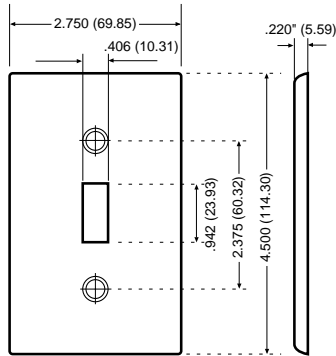

Midway Wallplates

All Leviton Midway wallplates can be mounted onto larger volume outlet boxes and/or used to hide wall irregularities. All 1-Gang Midway wallplates are 4.875" H x 3.125" W. Midway wallplates are a full 0.375" higher and wider than standard wallplates.

Standard Size

Midway Size

Midway

Midway Size Nylon Wallplates

DESCRIPTION	COLOR	CAT. NO.	IND. NO.
1-GANG 1-Duplex 	IVORY	PJ8-I	—
	BLACK	PJ8-E	—
	GRAY	PJ8-GY	—
	RED	PJ8-R	—
	WHITE	PJ8-W	—
	BROWN	PJ8	—
	ALMOND	PJ8-A	—
	BLUE	PJ8-BU	—
	ORANGE*	PJ8-IG	—
	RED**	PJ8-RE	—
2-GANG 2-Duplex 	IVORY	PJ82-I	—
	BLACK	PJ82-E	—
	GRAY	PJ82-GY	—
	RED	PJ82-R	—
	WHITE	PJ82-W	—
	BROWN	PJ82	—
	ALMOND	PJ82-A	—
RED**	PJ82-RE	—	
1-GANG 1-Decora 	IVORY	PJ26-I	—
	BLACK	PJ26-E	—
	GRAY	PJ26-GY	—
	WHITE	PJ26-W	—
	BROWN	PJ26	—
	ALMOND	PJ26-A	—
2-GANG 2-Decora 	IVORY	PJ262-I	—
	BLACK	PJ262-E	—
	GRAY	PJ262-GY	—
	RED	PJ262-R	—
	WHITE	PJ262-W	—
	BROWN	PJ262	—
ALMOND	PJ262-A	—	
3-GANG 3-Decora 	IVORY	PJ263-I	—
	WHITE	PJ263-W	—
	ALMOND	PJ263-A	—
	GRAY	PJ263-GY	—
4-GANG 4-Decora 	IVORY	PJ264-I	—
	GRAY	PJ264-GY	—
	WHITE	PJ264-W	—
	ALMOND	PJ264-A	—
1-GANG 1-Single Receptacle 1.406" dia. Hole 	IVORY	PJ7-I	—
	RED	PJ7-R	—
	WHITE	PJ7-W	—
	BROWN	PJ7	—
	ALMOND	PJ7-A	—