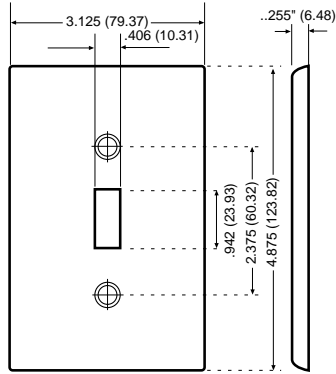

Midway Wallplates

All Leviton Midway wallplates can be mounted onto larger volume outlet boxes and/or used to hide wall irregularities. All 1-Gang Midway wallplates are 4.875" H x 3.125" W. Midway wallplates are a full 0.375" higher and wider than standard wallplates.

Standard Size

Midway Size

Midway

Midway Size Nylon Wallplates

DESCRIPTION	COLOR	CAT. NO.	IND. NO.
1-GANG 1-Duplex 	IVORY	PJ8-I	—
	BLACK	PJ8-E	—
	GRAY	PJ8-GY	—
	RED	PJ8-R	—
	WHITE	PJ8-W	—
	BROWN	PJ8	—
	ALMOND	PJ8-A	—
	BLUE	PJ8-BU	—
	ORANGE*	PJ8-IG	—
	RED**	PJ8-RE	—
2-GANG 2-Duplex 	IVORY	PJ82-I	—
	BLACK	PJ82-E	—
	GRAY	PJ82-GY	—
	RED	PJ82-R	—
	WHITE	PJ82-W	—
	BROWN	PJ82	—
	ALMOND	PJ82-A	—
RED**	PJ82-RE	—	
1-GANG 1-Decora 	IVORY	PJ26-I	—
	BLACK	PJ26-E	—
	GRAY	PJ26-GY	—
	WHITE	PJ26-W	—
	BROWN	PJ26	—
	ALMOND	PJ26-A	—
2-GANG 2-Decora 	IVORY	PJ262-I	—
	BLACK	PJ262-E	—
	GRAY	PJ262-GY	—
	RED	PJ262-R	—
	WHITE	PJ262-W	—
	BROWN	PJ262	—
ALMOND	PJ262-A	—	
3-GANG 3-Decora 	IVORY	PJ263-I	—
	WHITE	PJ263-W	—
	ALMOND	PJ263-A	—
	GRAY	PJ263-GY	—
4-GANG 4-Decora 	IVORY	PJ264-I	—
	GRAY	PJ264-GY	—
	WHITE	PJ264-W	—
	ALMOND	PJ264-A	—
1-GANG 1-Single Receptacle 1.406" dia. Hole 	IVORY	PJ7-I	—
	RED	PJ7-R	—
	WHITE	PJ7-W	—
	BROWN	PJ7	—
	ALMOND	PJ7-A	—