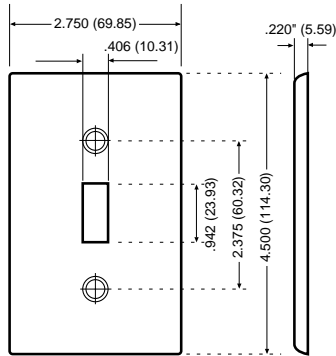

Midway Wallplates

All Leviton Midway wallplates can be mounted onto larger volume outlet boxes and/or used to hide wall irregularities. All 1-Gang Midway wallplates are 4.875" H x 3.125" W. Midway wallplates are a full 0.375" higher and wider than standard wallplates.

Standard Size

Midway Size

Midway

Midway Size Nylon Wallplates

DESCRIPTION	COLOR	CAT. NO.	IND. NO.
1-GANG 1-Duplex 	IVORY	PJ8-I	—
	BLACK	PJ8-E	—
	GRAY	PJ8-GY	—
	RED	PJ8-R	—
	WHITE	PJ8-W	—
	BROWN	PJ8	—
	ALMOND	PJ8-A	—
	BLUE	PJ8-BU	—
	ORANGE*	PJ8-IG	—
	RED**	PJ8-RE	—
2-GANG 2-Duplex 	IVORY	PJ82-I	—
	BLACK	PJ82-E	—
	GRAY	PJ82-GY	—
	RED	PJ82-R	—
	WHITE	PJ82-W	—
	BROWN	PJ82	—
	ALMOND	PJ82-A	—
	RED**	PJ82-RE	—
1-GANG 1-Decora 	IVORY	PJ26-I	—
	BLACK	PJ26-E	—
	GRAY	PJ26-GY	—
	WHITE	PJ26-W	—
	BROWN	PJ26	—
	ALMOND	PJ26-A	—
2-GANG 2-Decora 	IVORY	PJ262-I	—
	BLACK	PJ262-E	—
	GRAY	PJ262-GY	—
	RED	PJ262-R	—
	WHITE	PJ262-W	—
	BROWN	PJ262	—
	ALMOND	PJ262-A	—
	3-GANG 3-Decora 	IVORY	PJ263-I
WHITE		PJ263-W	—
ALMOND		PJ263-A	—
GRAY		PJ263-GY	—
4-GANG 4-Decora 	IVORY	PJ264-I	—
	GRAY	PJ264-GY	—
	WHITE	PJ264-W	—
	ALMOND	PJ264-A	—
1-GANG 1-Single Receptacle 1.406" dia. Hole 	IVORY	PJ7-I	—
	RED	PJ7-R	—
	WHITE	PJ7-W	—
	BROWN	PJ7	—
	ALMOND	PJ7-A	—