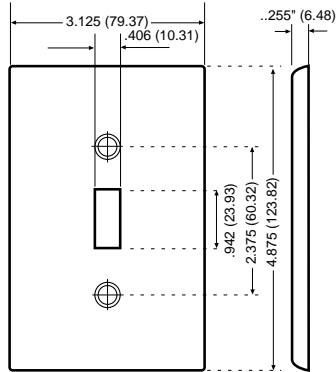

Midway Wallplates

All Leviton Midway wallplates can be mounted onto larger volume outlet boxes and/or used to hide wall irregularities. All 1-Gang Midway wallplates are 4.875" H x 3.125" W. Midway wallplates are a full 0.375" higher and wider than standard wallplates.

Standard Size

Midway Size

Midway

Midway Size Nylon Wallplates

DESCRIPTION	COLOR	CAT. NO.	IND. NO.
1-GANG 1-Duplex 	IVORY	PJ8-I	—
	BLACK	PJ8-E	—
	GRAY	PJ8-GY	—
	RED	PJ8-R	—
	WHITE	PJ8-W	—
	BROWN	PJ8	—
	ALMOND	PJ8-A	—
	BLUE	PJ8-BU	—
	ORANGE*	PJ8-IG	—
	RED**	PJ8-RE	—
2-GANG 2-Duplex 	IVORY	PJ82-I	—
	BLACK	PJ82-E	—
	GRAY	PJ82-GY	—
	RED	PJ82-R	—
	WHITE	PJ82-W	—
	BROWN	PJ82	—
	ALMOND	PJ82-A	—
	RED**	PJ82-RE	—
1-GANG 1-Decora 	IVORY	PJ26-I	—
	BLACK	PJ26-E	—
	GRAY	PJ26-GY	—
	WHITE	PJ26-W	—
	BROWN	PJ26	—
	ALMOND	PJ26-A	—
2-GANG 2-Decora 	IVORY	PJ262-I	—
	BLACK	PJ262-E	—
	GRAY	PJ262-GY	—
	RED	PJ262-R	—
	WHITE	PJ262-W	—
	BROWN	PJ262	—
	ALMOND	PJ262-A	—
	3-GANG 3-Decora 	IVORY	PJ263-I
WHITE		PJ263-W	—
ALMOND		PJ263-A	—
GRAY		PJ263-GY	—
4-GANG 4-Decora 	IVORY	PJ264-I	—
	GRAY	PJ264-GY	—
	WHITE	PJ264-W	—
	ALMOND	PJ264-A	—
1-GANG 1-Single Receptacle 1.406" dia. Hole 	IVORY	PJ7-I	—
	RED	PJ7-R	—
	WHITE	PJ7-W	—
	BROWN	PJ7	—
	ALMOND	PJ7-A	—