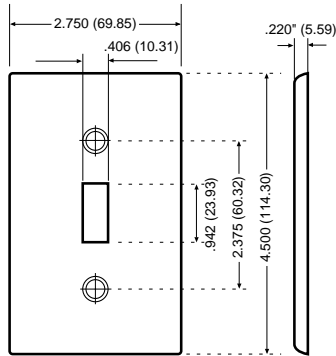

Midway Wallplates

All Leviton Midway wallplates can be mounted onto larger volume outlet boxes and/or used to hide wall irregularities. All 1-Gang Midway wallplates are 4.875" H x 3.125" W. Midway wallplates are a full 0.375" higher and wider than standard wallplates.

Standard Size

Midway Size

Midway

Midway Size Nylon Wallplates

DESCRIPTION	COLOR	CAT. NO.	IND. NO.
1-GANG 1-Duplex	IVORY	PJ8-I	—
	BLACK	PJ8-E	—
	GRAY	PJ8-GY	—
	RED	PJ8-R	—
	WHITE	PJ8-W	—
	BROWN	PJ8	—
	ALMOND	PJ8-A	—
	BLUE	PJ8-BU	—
	ORANGE*	PJ8-IG	—
	RED**	PJ8-RE	—
2-GANG 2-Duplex	IVORY	PJ82-I	—
	BLACK	PJ82-E	—
	GRAY	PJ82-GY	—
	RED	PJ82-R	—
	WHITE	PJ82-W	—
	BROWN	PJ82	—
	ALMOND	PJ82-A	—
	RED**	PJ82-RE	—
1-GANG 1-Decora	IVORY	PJ26-I	—
	BLACK	PJ26-E	—
	GRAY	PJ26-GY	—
	WHITE	PJ26-W	—
	BROWN	PJ26	—
	ALMOND	PJ26-A	—
2-GANG 2-Decora	IVORY	PJ262-I	—
	BLACK	PJ262-E	—
	GRAY	PJ262-GY	—
	RED	PJ262-R	—
	WHITE	PJ262-W	—
	BROWN	PJ262	—
	ALMOND	PJ262-A	—
	3-GANG 3-Decora	IVORY	PJ263-I
WHITE		PJ263-W	—
ALMOND		PJ263-A	—
GRAY		PJ263-GY	—
4-GANG 4-Decora	IVORY	PJ264-I	—
	GRAY	PJ264-GY	—
	WHITE	PJ264-W	—
	ALMOND	PJ264-A	—
1-GANG 1-Single Receptacle 1.406" dia. Hole	IVORY	PJ7-I	—
	RED	PJ7-R	—
	WHITE	PJ7-W	—
	BROWN	PJ7	—
	ALMOND	PJ7-A	—