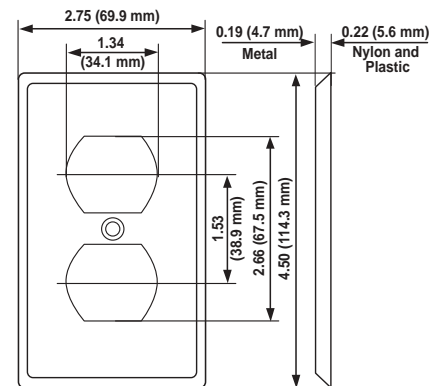

Advantages of All Leviton Nylon Wallplates

- Molded nylon for maximum resistance to impact, abrasion, grease, oils, acids, moisture, fading and discoloration
- Resistant to mechanical stress associated with high abuse applications
- Includes metal mounting screws that match plate color
- Commercial grade devices backed by a Limited 10-Year Warranty

Standard Size

Commercial Grade Nylon Wallplates

DESCRIPTION	COLOR	CAT. NO.	IND. NO.
1-GANG 1-Toggle 	IVORY	80701-I	N1-I
	BLACK	80701-E	N1-BK
	GRAY	80701-GY	N1-GRY
	RED	80701-R	N1-RED
	WHITE	80701-W	N1-W
	BROWN ALMOND	80701 80701-A	N1 N1-A
2-GANG 2-Toggles 	IVORY	80709-I	N2-I
	BLACK	80709-E	N2-BK
	GRAY	80709-GY	N2-GRY
	RED	80709-R	N2-RED
	WHITE	80709-W	N2-W
	BROWN ALMOND	80709 80709-A	N2 N2-A
3-GANG 3-Toggles 	IVORY	80711-I	N3-I
	BLACK	80711-E	N3-BK
	GRAY	80711-GY	N3-GRY
	RED	80711-R	N3-RED
	WHITE	80711-W	N3-W
	BROWN ALMOND	80711 80711-A	N3 N3-A
4-GANG 4-Toggles 	IVORY	80712-I	N4-I
	GRAY	80712-GY	N4-GRY
	RED	80712-R	N4-RED
	WHITE	80712-W	N4-W
	ALMOND	80712-A	N4-A
5-GANG 5-Toggles 	IVORY	80723-I	N5-I
	WHITE	80723-W	N5-W
	ALMOND	80723-A	N5-A
6-GANG 6-Toggles 	IVORY	80736-I	N6-I
	WHITE	80736-W	N6-W
1-GANG 1-Duplex 	IVORY	80703-I	N8-I
	BLACK	80703-E	N8-BK
	GRAY	80703-GY	N8-GRY
	RED	80703-R	N8-RED
	WHITE	80703-W	N8-W
	BROWN	80703	N8
	ORANGE	80703-ORG	N8-ORG
	BLUE	80703-BU	N8-BU
	ALMOND	80703-A	N8-A
	2-GANG 2-Duplex 	IVORY	80716-I
BLACK		80716-E	N82-BK
GRAY		80716-GY	N82-GRY
RED		80716-R	N82-RED
WHITE		80716-W	N82-W
BROWN		80716	N82
ORANGE		80716-ORG	N82-ORG
BLUE		80716-BU	N82-BU
ALMOND		80716-A	N82-A

All devices are UL Listed and CSA Certified.

Single-Gang Standard Size Duplex Wallplates

For more information regarding matching wallplates, colors, materials, single and multi-gang, refer to Decora Devices, Section A, and Decora Home Controls, Section B.