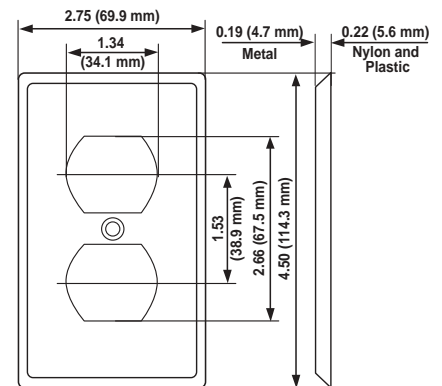

Advantages of All Leviton Nylon Wallplates

- Molded nylon for maximum resistance to impact, abrasion, grease, oils, acids, moisture, fading and discoloration
- Resistant to mechanical stress associated with high abuse applications
- Includes metal mounting screws that match plate color
- Commercial grade devices backed by a Limited 10-Year Warranty

Standard Size

Commercial Grade Nylon Wallplates

DESCRIPTION	COLOR	CAT. NO.	IND. NO.
1-GANG 1-Toggle 	IVORY	80701-I	N1-I
	BLACK	80701-E	N1-BK
	GRAY	80701-GY	N1-GRY
	RED	80701-R	N1-RED
	WHITE	80701-W	N1-W
	BROWN ALMOND	80701 80701-A	N1 N1-A
2-GANG 2-Toggles 	IVORY	80709-I	N2-I
	BLACK	80709-E	N2-BK
	GRAY	80709-GY	N2-GRY
	RED	80709-R	N2-RED
	WHITE	80709-W	N2-W
	BROWN ALMOND	80709 80709-A	N2 N2-A
3-GANG 3-Toggles 	IVORY	80711-I	N3-I
	BLACK	80711-E	N3-BK
	GRAY	80711-GY	N3-GRY
	RED	80711-R	N3-RED
	WHITE	80711-W	N3-W
	BROWN ALMOND	80711 80711-A	N3 N3-A
4-GANG 4-Toggles 	IVORY	80712-I	N4-I
	GRAY	80712-GY	N4-GRY
	RED	80712-R	N4-RED
	WHITE	80712-W	N4-W
	ALMOND	80712-A	N4-A
5-GANG 5-Toggles 	IVORY	80723-I	N5-I
	WHITE	80723-W	N5-W
	ALMOND	80723-A	N5-A
6-GANG 6-Toggles 	IVORY	80736-I	N6-I
	WHITE	80736-W	N6-W
1-GANG 1-Duplex 	IVORY	80703-I	N8-I
	BLACK	80703-E	N8-BK
	GRAY	80703-GY	N8-GRY
	RED	80703-R	N8-RED
	WHITE	80703-W	N8-W
	BROWN	80703	N8
	ORANGE	80703-ORG	N8-ORG
	BLUE	80703-BU	N8-BU
	ALMOND	80703-A	N8-A
	2-GANG 2-Duplex 	IVORY	80716-I
BLACK		80716-E	N82-BK
GRAY		80716-GY	N82-GRY
RED		80716-R	N82-RED
WHITE		80716-W	N82-W
BROWN		80716	N82
ORANGE		80716-ORG	N82-ORG
BLUE		80716-BU	N82-BU
ALMOND		80716-A	N82-A

All devices are UL Listed and CSA Certified.

Single-Gang Standard Size Duplex Wallplates

For more information regarding matching wallplates, colors, materials, single and multi-gang, refer to Decora Devices, Section A, and Decora Home Controls, Section B.