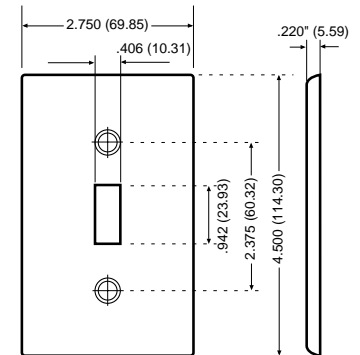

# Larger Size Plastic Wallplates

All Leviton Larger-size wallplates are a full 0.25 inches deep to insure a clean fit, despite protruding devices, in accordance with the latest National Electrical Code. Each is individually packed with extra-long, color-matched mounting screws.

## Larger Size

### Midway Size Wallplates

DESCRIPTION	COLOR	CAT. NO.	IND. NO.
 <b>1-GANG 1-Toggle</b>	IVORY WHITE BROWN ALMOND	80501-I 80501-W 80501 80501-A	SPJ1-I SPJ1-W SPJ1 SPJ1-A
 <b>2-GANG 2-Toggle</b>	IVORY WHITE BROWN ALMOND	80509-I 80509-W 80509 80509-A	SPJ2-I SPJ2-W SPJ2 SPJ2-A
 <b>3-GANG 3-Toggle</b>	IVORY WHITE BROWN ALMOND	80511-I 80511-W 80511 80511-A	SPJ3-I SPJ3-W SPJ3 SPJ3-A
 <b>4-GANG 4-Toggle</b>	IVORY WHITE	80512-I 80512-W	SPJ4-I SPJ4-W
 <b>1-GANG 1-Duplex</b>	IVORY WHITE BROWN ALMOND	80503-I 80503-W 80503 80503-A	SPJ8-I SPJ8-W SPJ8 SPJ8-A
 <b>1-GANG                      1-Phone/Cable .312" dia Hole, Box Mount</b>	IVORY WHITE BROWN ALMOND	80513-I 80513-W 80513 80513-A	SPJ738-I SPJ738-W SPJ738 SPJ738-A

### Standard Size