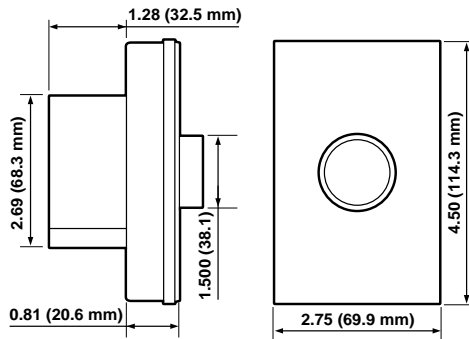

Van Gogh™ Incandescent Architectural Rotary Dimmers 120V AC 60Hz Only

DESCRIPTION	CAT. NO.	RATING	COLOR*
Van Gogh Single-Pole Rotary (narrow fin)	60800	800W	I, W
Van Gogh 3-Way Push ON/Push OFF (narrow fin)	60800-3	800W	I, W
Van Gogh Single-Pole Rotary (narrow fin)	61000	1000W	I, W
Van Gogh 3-Way Push ON/Push OFF (narrow fin)	61000-3	1000W	I, W
Van Gogh Single-Pole Rotary (wide fin)	61500	1500W	W
Van Gogh Single-Pole Rotary (wide fin)	62000	2000W	I, W

Note: Sharing a neutral wire may cause flickering. Connect all dimmers to the same phase or run a separate neutral to each phase. Consult Leviton Techline if problems persist.

When ganging these units, no derating is necessary except on those units, which have had both sets of snap-off, fins removed. These shall be derated as follows:

61000, 61000-3	800 Watts max. per unit
61500	1300 Watts max. per unit
62000 series	1800 Watts max. per unit

Covers to fit 60800, 61000 Dimmer Units

DESCRIPTION	CAT. NO.
Brown Cover and Matching Knob w/Gold Insert	60001
Ivory Cover and Matching Knob w/Gold Insert	60001-I
White Cover and Matching Knob w/ Silver Insert	60001-W

Covers to fit 61500, 62000 Dimmer Units

DESCRIPTION	CAT. NO.
Brown Cover and Matching Knob w/Gold Insert	60002
Ivory Cover and Matching Knob w/Gold Insert	60002-I
White Cover and Matching Knob w/ Silver Insert	60002-W

All devices are UL Listed and CSA Certified.

VAN GOGH NARROW-FIN DEVICE
Cat. No. 61000