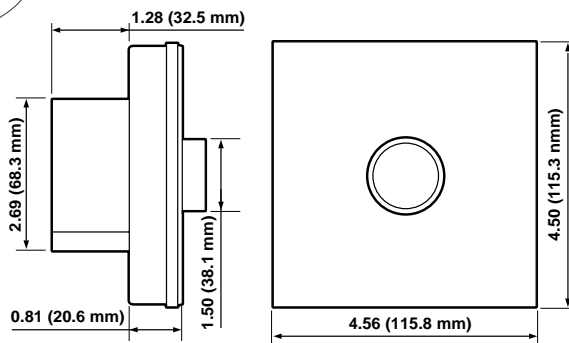

VAN GOGH WIDE-FIN DEVICE
Cat. No. 62000