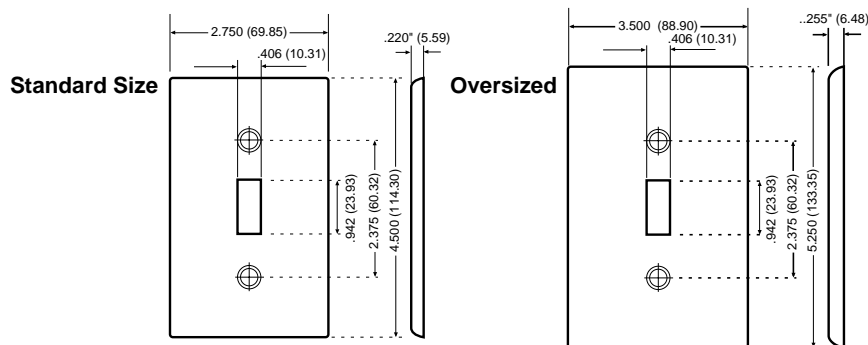

Larger Size Plastic and Metal Wallplates

Leviton's Oversized wallplates are 0.75 inches higher and wider than standard wallplates. They are used to conceal greater wall irregularities than those hidden by the extra coverage provided by Midway wallplates.

All 1-Gang Oversized wallplates are 5.25" H x 3.5" W. Add 1.8125" for each additional gang.

Larger Size Oversized Wallplates

DESCRIPTION	COLOR	CAT. NO.	IND. NO.	METAL	CAT. NO.	IND. NO.
1-GANG 1-Toggle 	IVORY WHITE BROWN	86101 88101 85101	PO1-I PO1-W PO1	430 S/S 302 S/S	84101 84101-40	SO1 SO1-N
2-GANG 2-Toggles 	IVORY WHITE BROWN	86109 88109 85109	PO2-I PO2-W PO2	430 S/S 302 S/S	* 84109-40	SO2-N
3-GANG 3-Toggles 	IVORY WHITE BROWN	86111 88111 85111	PO3-I PO3-W PO3	430 S/S 302 S/S	* 84111-40	SO3-N
4-GANG 4-Toggles 	—	—	—	430 S/S 302 S/S	* 84112-40	SO4-N
1-GANG 1-Duplex 	IVORY WHITE BROWN	86103 88103 85103	PO8-I PO8-W PO8	430 S/S 302 S/S	84103 84103-40	SO8 SO8-N
2-GANG 2-Duplex 	IVORY WHITE BROWN	86116 88116 85116	PO82-I PO82-W PO82	430 S/S 302 S/S	84116 84116-40	SO82 SO82-N
3-GANG 3-Duplex 	—	—	—	430 S/S 302 S/S	* 84130-40	SO83-N
4-GANG 4-Duplex 	—	—	—	430 S/S 302 S/S	* *	—
1-GANG 1-Single 1.406" dia. Hole 	—	—	—	430 S/S 302 S/S	* 84104-40	SO7-N