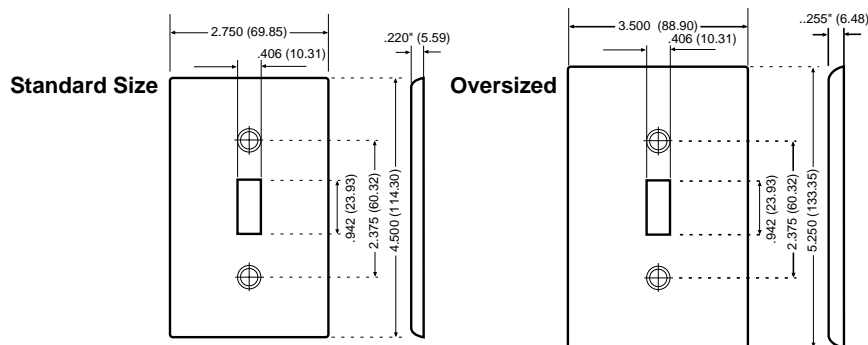

Larger Size Plastic and Metal Wallplates

Leviton's Oversized wallplates are 0.75 inches higher and wider than standard wallplates. They are used to conceal greater wall irregularities than those hidden by the extra coverage provided by Midway wallplates.

All 1-Gang Oversized wallplates are 5.25" H x 3.5" W. Add 1.8125" for each additional gang.

Larger Size Oversized Wallplates

DESCRIPTION	COLOR	CAT. NO.	IND. NO.	METAL	CAT. NO.	IND. NO.
1-GANG 1-Toggle	IVORY	86101	PO1-I	430 S/S	84101	SO1
	WHITE	88101	PO1-W	302 S/S	84101-40	SO1-N
	BROWN	85101	PO1			
2-GANG 2-Toggles	IVORY	86109	PO2-I	430 S/S	*	—
	WHITE	88109	PO2-W	302 S/S	84109-40	SO2-N
	BROWN	85109	PO2			
3-GANG 3-Toggles	IVORY	86111	PO3-I	430 S/S	*	—
	WHITE	88111	PO3-W	302 S/S	84111-40	SO3-N
	BROWN	85111	PO3			
4-GANG 4-Toggles	—	—	—	430 S/S	*	—
	—	—	—	302 S/S	84112-40	SO4-N
1-GANG 1-Duplex	IVORY	86103	PO8-I	430 S/S	84103	SO8
	WHITE	88103	PO8-W	302 S/S	84103-40	SO8-N
	BROWN	85103	PO8			
2-GANG 2-Duplex	IVORY	86116	PO82-I	430 S/S	84116	SO82
	WHITE	88116	PO82-W	302 S/S	84116-40	SO82-N
	BROWN	85116	PO82			
3-GANG 3-Duplex	—	—	—	430 S/S	*	—
	—	—	—	302 S/S	84130-40	SO83-N
4-GANG 4-Duplex	—	—	—	430 S/S	*	—
	—	—	—	302 S/S	*	—
1-GANG 1-Single 1.406" dia. Hole	—	—	—	430 S/S	*	—
				302 S/S	84104-40	SO7-N