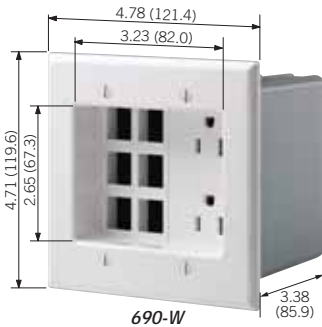

DECORA®-STYLE RECESSED DEVICES

Residential Grade Recessed Devices

47617-RBH

Recessed Entertainment Box

DESCRIPTION	CAT. NO.	COLOR*
REB Box with Low-Profile Frame	47617-REB	White
High-Profile Cover	47617-HPC	White
Low-Profile Frame	47617-LPF	White
Replacement Snap-In Plates (2/Bag)	47617-PLT	White
REB Box with High-Profile Cover	47617-RBH	White

Decora Recessed Receptacles

Duplex Recessed Receptacles 15A-125V AC, 2-Pole, 3-Wire, NEMA 5-15R

DESCRIPTION	CAT. NO.	COLOR*	NEMA CONFIG.
Two-Gang Duplex Receptacle with Openings for 6 QuickPort Connectors (4 blank inserts included)†	690	I, W, T, E	5-15R
One-Gang Duplex Receptacle	689	I, W, T, E	

† QuickPort Connectors not included.

Single Recessed Receptacles Side-Wired 15A-125V AC, 2-Pole, 3-Wire, NEMA 5-15R

DESCRIPTION	CAT. NO.	COLOR*	NEMA CONFIG.
One-Gang Single Receptacle with Clock Hanger Hook	688	I, W	5-15R
One-Gang Single Receptacle with Clock Hanger Hook	5261-CH	Stainless Steel	

Side-Wired 20A-125V AC, 2-Pole, 3-Wire, NEMA 5-20R

DESCRIPTION	CAT. NO.	COLOR*	NEMA CONFIG.
One-Gang Single Receptacle with Clock Hanger Hook	5361-CH	Stainless Steel	5-20R

SPECIFICATIONS AND FEATURES

Recessed Entertainment Box

- Manages home theater, satellite TV, Internet, whole-house audio/video and home-networking electronics from a single location
- Ideal for new construction (stud-mounted) and retrofit (wall-mounted) applications
- Low-profile frame provides neat, clean recessed installation
- Optional high-profile cover includes sliding plastic front panel and channels all wires through the bottom of the REB
- Any combination of line and low-voltage products can be configured in the three device opening
- Paintable white ABS molded plastic for structural integrity