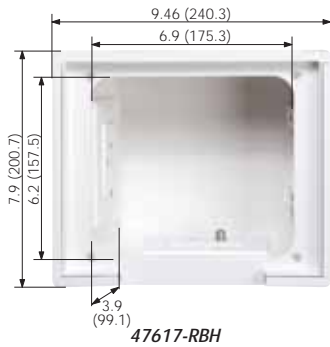

The Recessed Entertainment Box
Centralizes home theater electronics in a single location. Ideal for new construction and retrofit applications. (QuickPort® connectors not included)
47617-REB shown

Recessed Duplex Receptacle with Connector Openings
Flush mounts to install invisibly behind wall units and flat panel TVs. Provides openings for 6 installer-selected QuickPort connectors.
690-W shown

Recessed One-Gang Duplex Receptacle
Supplies AC power for two components and provides sleek installation for signature artwork and flat panel TVs.
689-W shown

DECORA®-STYLE RECESSED DEVICES

Residential Grade Recessed Devices

Decora Recessed Receptacles

Duplex Recessed Receptacles 15A-125V AC, 2-Pole, 3-Wire, NEMA 5-15R

DESCRIPTION	CAT. NO.	COLOR*	NEMA CONFIG.
Two-Gang Duplex Receptacle with Openings for 6 QuickPort Connectors (4 blank inserts included)†	690	I, W, T, E	5-15R
One-Gang Duplex Receptacle	689	I, W, T, E	

Side-Wired 20A-125V AC, 2-Pole, 3-Wire, NEMA 5-20R

DESCRIPTION	CAT. NO.	COLOR*	NEMA CONFIG.
One-Gang Single Receptacle with Clock Hanger Hook	5361-CH	Stainless Steel	5-20R

SPECIFICATIONS AND FEATURES

Recessed Entertainment Box