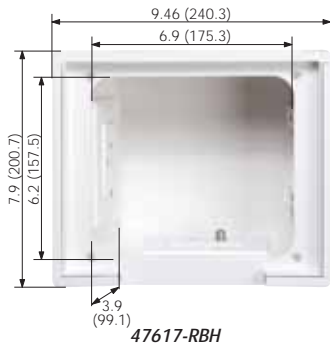

DECORA®-STYLE RECESSED DEVICES

Residential Grade Recessed Devices