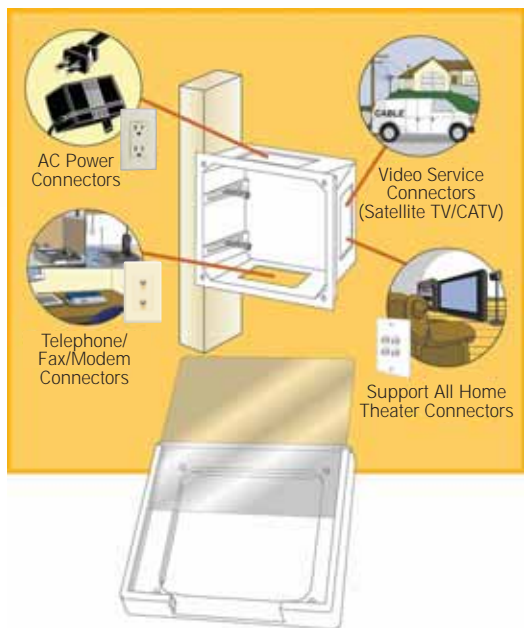

**GET A FLAWLESS FLUSH-MOUNTED INSTALLATION WITH LEVITON'S LINE OF RECESSED DEVICES**

For an almost invisible installation behind wall-mounted TVs, entertainment centers, monitors and more, connect with Leviton Recessed Devices. The Recessed Entertainment Box (REB) centralizes AC power and low-voltage connection points for audio, video, data and phones. For smaller applications, choose the Two-Gang Recessed Duplex Receptacle with openings for 6 installer-selected QuickPort® connectors or the One-Gang Recessed Duplex Receptacle.

**Features and Benefits**

- Recessed Entertainment Box (REB) centralizes points for AC power, audio, video, home theater, data and phone connections
- Recessed two-gang duplex receptacle with openings for 6 QuickPort® Connectors installs invisibly behind wall units and wall-mounted flat-panel TVs
- Two-gang duplex receptacle is fully compatible with Leviton's QuickPort snap-in modules, including component video and S-Video signal connectors (not included)
- Recessed One-Gang Duplex Receptacle supplies AC power for two components (flat panel TVs and video receiver)
- Meet all applicable UL and CSA requirements
- Backed by a Limited Two-Year Warranty

**The Recessed Entertainment Box**  
Centralizes home theater electronics in a single location. Ideal for new construction and retrofit applications. (QuickPort® connectors not included)  
**47617-REB shown**

**Recessed Duplex Receptacle with Connector Openings**  
Flush mounts to install invisibly behind wall units and flat panel TVs. Provides openings for 6 installer-selected QuickPort connectors.  
**690-W shown**