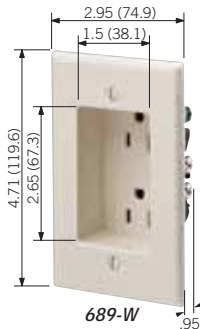

DECORA®-STYLE RECESSED DEVICES

Residential Grade Recessed Devices

690-W

Recessed Entertainment Box

DESCRIPTION	CAT. NO.	COLOR*
REB Box with Low-Profile Frame	47617-REB	White
High-Profile Cover	47617-HPC	White
Low-Profile Frame	47617-LPF	White
Replacement Snap-In Plates (2/Bag)	47617-PLT	White
REB Box with High-Profile Cover	47617-RBH	White

Decora Recessed Receptacles

Duplex Recessed Receptacles 15A-125V AC, 2-Pole, 3-Wire, NEMA 5-15R

DESCRIPTION	CAT. NO.	COLOR*	NEMA CONFIG.
Two-Gang Duplex Receptacle with Openings for 6 QuickPort Connectors (4 blank inserts included)†	690	I, W, T, E	5-15R
One-Gang Duplex Receptacle	689	I, W, T, E	

† QuickPort Connectors not included.

Single Recessed Receptacles Side-Wired 15A-125V AC, 2-Pole, 3-Wire, NEMA 5-15R

DESCRIPTION	CAT. NO.	COLOR*	NEMA CONFIG.
One-Gang Single Receptacle with Clock Hanger Hook	688	I, W	5-15R
One-Gang Single Receptacle with Clock Hanger Hook	5261-CH	Stainless Steel	

Side-Wired 20A-125V AC, 2-Pole, 3-Wire, NEMA 5-20R

DESCRIPTION	CAT. NO.	COLOR*	NEMA CONFIG.
One-Gang Single Receptacle with Clock Hanger Hook	5361-CH	Stainless Steel	5-20R

SPECIFICATIONS AND FEATURES

Recessed Entertainment Box

- Manages home theater, satellite TV, Internet, whole-house audio/video and home-networking electronics from a single location
- Ideal for new construction (stud-mounted) and retrofit (wall-mounted) applications
- Low-profile frame provides neat, clean recessed installation
- Optional high-profile cover includes sliding plastic front panel and channels all wires through the bottom of the REB
- Any combination of line and low-voltage products can be configured in the three device opening
- Paintable white ABS molded plastic for structural integrity