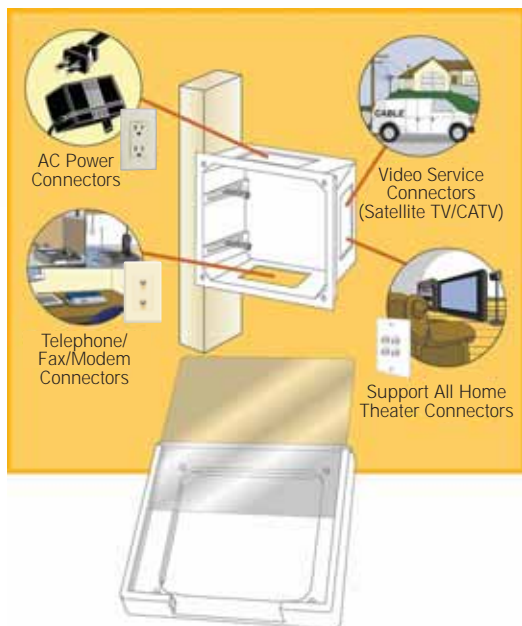

GET A FLAWLESS FLUSH-MOUNTED INSTALLATION WITH LEVITON'S LINE OF RECESSED DEVICES

For an almost invisible installation behind wall-mounted TVs, entertainment centers, monitors and more, connect with Leviton Recessed Devices. The Recessed Entertainment Box (REB) centralizes AC power and low-voltage connection points for audio, video, data and phones. For smaller applications, choose the Two-Gang Recessed Duplex Receptacle with openings for 6 installer-selected QuickPort® connectors or the One-Gang Recessed Duplex Receptacle.

Features and Benefits

- Recessed Entertainment Box (REB) centralizes points for AC power, audio, video, home theater, data and phone connections
- Recessed two-gang duplex receptacle with openings for 6 QuickPort® Connectors installs invisibly behind wall units and wall-mounted flat-panel TVs
- Two-gang duplex receptacle is fully compatible with Leviton's QuickPort snap-in modules, including component video and S-Video signal connectors (not included)
- Recessed One-Gang Duplex Receptacle supplies AC power for two components (flat panel TVs and video receiver)
- Meet all applicable UL and CSA requirements
- Backed by a Limited Two-Year Warranty

The Recessed Entertainment Box
Centralizes home theater electronics in a single location. Ideal for new construction and retrofit applications. (QuickPort® connectors not included)
47617-REB shown

Recessed Duplex Receptacle with Connector Openings
Flush mounts to install invisibly behind wall units and flat panel TVs. Provides openings for 6 installer-selected QuickPort connectors.
690-W shown