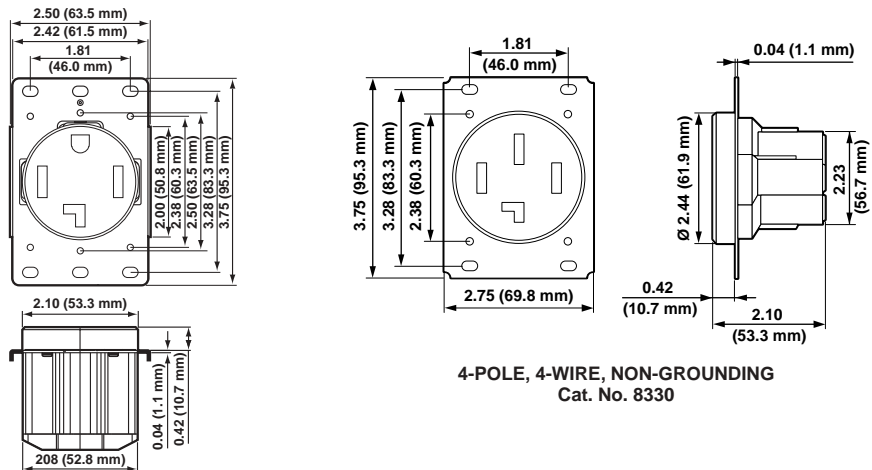

MATERIAL CHARACTERISTICS

Environmental: Flammability, Rated V2
Operating Temperature: From -40° C (without impact) to 75° C maximum continuous