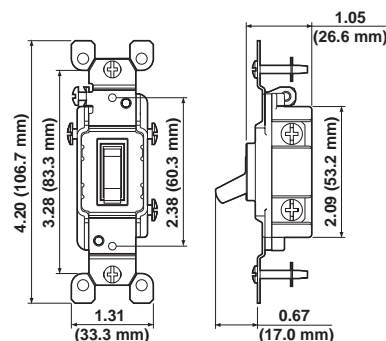

Note: CO/ALR devices are for connection to 12 or 10 AWG aluminum conductors. All devices are UL Listed and CSA Certified.

SPECIFICATIONS & FEATURES

- Faster installation with combination of side wiring and Quickwire push-in wiring
- Quickwire accepts conductors up to #12 AWG; #14 AWG in Canada
- Side wire accepts conductors up to #12 AWG
- Large head triple-drive combination screws (Standard, Phillips, Robertson) for fast wiring installation
- Impact-resistant, durable thermoplastic toggle and frame
- See section T for more technical information

HORSEPOWER

15A
1/2 @ 120V
2 @ 240V

MATERIAL CHARACTERISTICS

Environmental: Flammability, Rated V2
Operating Temperature: -40°C to 65°C.

QUICKWIRE PUSH-IN & SIDE WIRED
Cat. Nos. 1451-2

3-WAY QUICKWIRE PUSH-IN & SIDE WIRED
Cat. No. 1452-2