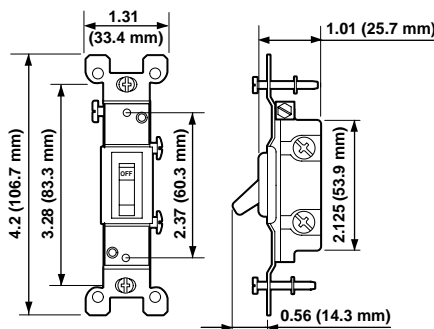

MATERIAL CHARACTERISTICS

Environmental: Flammability, Rated V2
Operating Temperature: -40°C to 65°C.

QUICKWIRE PUSH-IN & SIDE WIRED
Cat. Nos. 1451-2