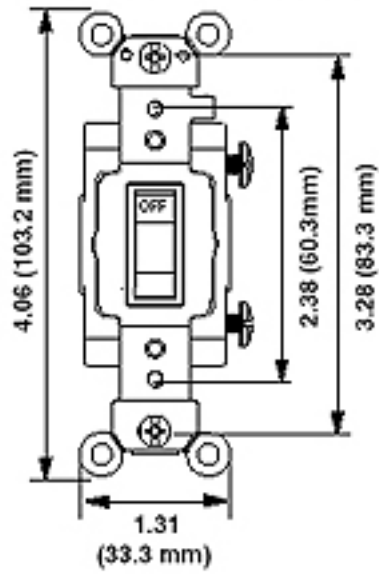

Dimensional Diagram