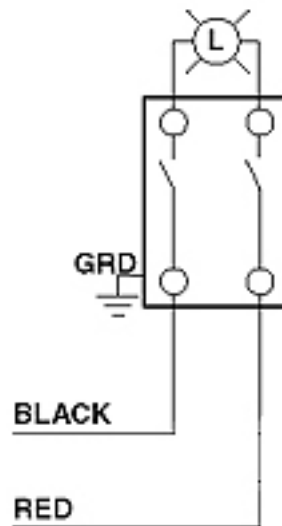

Wiring Diagram Double Pole