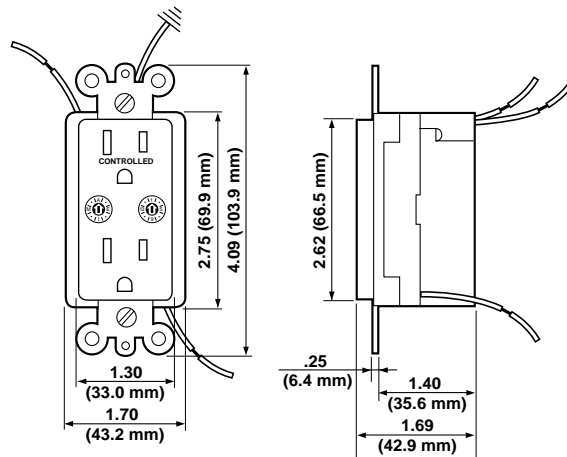

MATERIAL CHARACTERISTICS

Environmental: Flammability (Engineering Thermoplastic) UL-94, V2 Rating
Operating Temperature: -40°C to 120°C

WALL RECEPTACLE
Cat. No. 6227