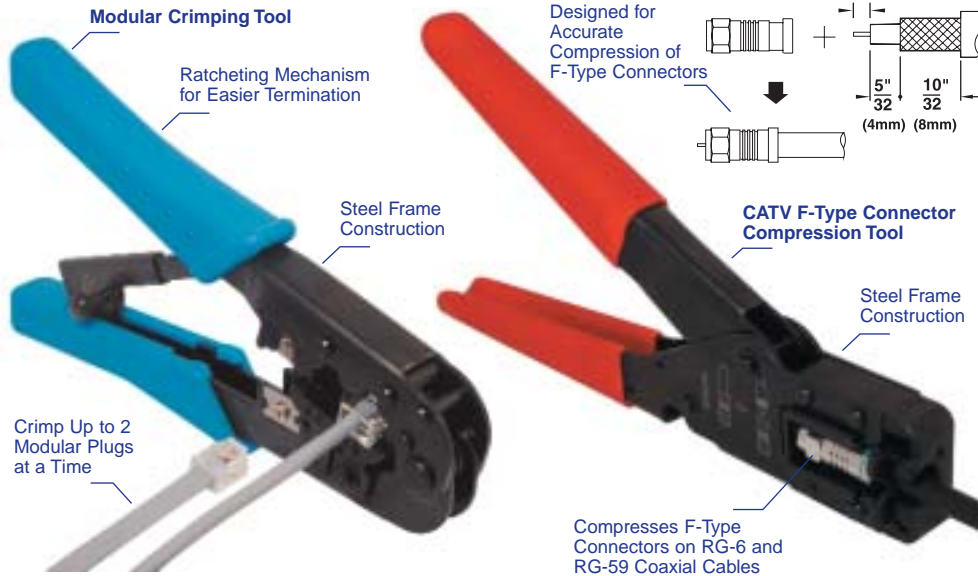

Compression & Crimping Tools

Installation Benefits

- Durable Steel Frame Construction Design
- Provides Maximum Crimping and Compression
- Ergonomic Design for Comfort
- Easy to Handle and Use

ICACST01F

NEW CATV F-Type Connector Compression Tool

ICACST460

Modular Crimping Tool

Ergonomically designed for use with telephone plugs and utilization of a ratchet mechanism for ease of use.

| PART NUMBER | DESCRIPTION |
|-------------|-----------------------------|
| ICACST460 | For 4-Pos. and 6-Pos. Plugs |
| ICACST860 | For 6-Pos. and 8-Pos. Plugs |

ICRDSA01F

NEW CATV F-Type Connector

Connector is designed with a compress and trap design for RG-6 shielded coaxial cable.

| PART NUMBER | DESCRIPTION |
|-------------|-------------------------------|
| ICRDSA01F | F-Type Connector, 20 pcs./bag |

ICRDSA04F

NEW CATV F-Type Connector

Connector is designed with a compress and trap design for RG-6 quad-shielded coaxial cable.

| PART NUMBER | DESCRIPTION |
|-------------|--|
| ICRDSA04F | F-Type Connector, Quad Shield, 20 pcs./bag |