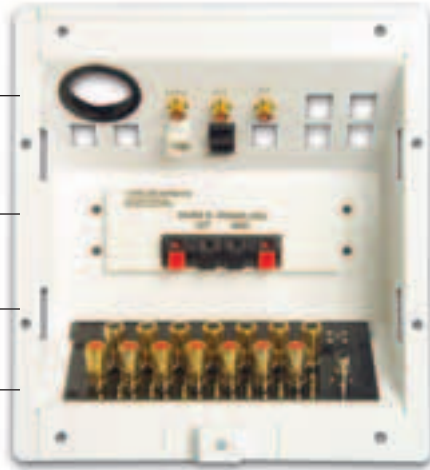

HOME ENTERTAINMENT CONNECTION CENTERS (HECC™)

HOME ENTERTAINMENT CONNECTION CENTERS

Features connections for CATV, digital satellite and auxiliary video input; and telecom connections for data and telephone.

Speaker connections for complete 5.1, 6.1 or 7.1 surround sound home theater systems.

Telecom connections for data and telephone.

Video connections for CATV, digital satellite and auxiliary video input devices.