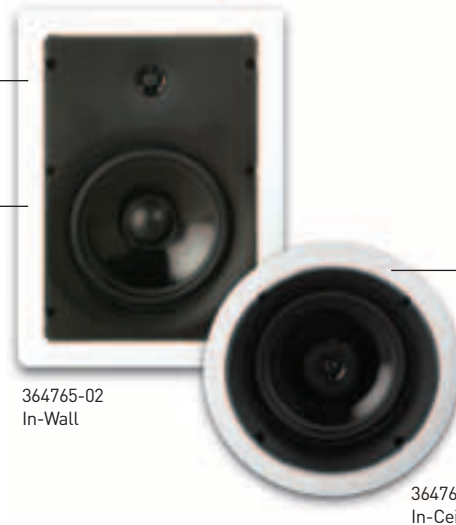

Suitable for moisture rich environments.

evōQ™ 1000 SERIES SPEAKERS

PART #	DESCRIPTION	FREQUENCY	EFFICIENCY	POWER RMS / PEAK	IMPEDANCE	TWEETER	WOOFER
364765-02	6.5" In-Wall Speaker (pair)	60 Hz to 20 Hz	90 dB	50 W / 100 W	8 Ohms	0.75" Mylar	6.5" Poly
364764-02	6.5" In-Ceiling Speaker (pair)	60 Hz to 20 Hz	90 dB	50 W / 100 W	8 Ohms	0.75" Mylar	6.5" Poly

IMPEDANCE AUDIO DISTRIBUTION

Provides color-coded connections for up to six sets of speakers with impedance.

Features removable connectors for easy wire termination.