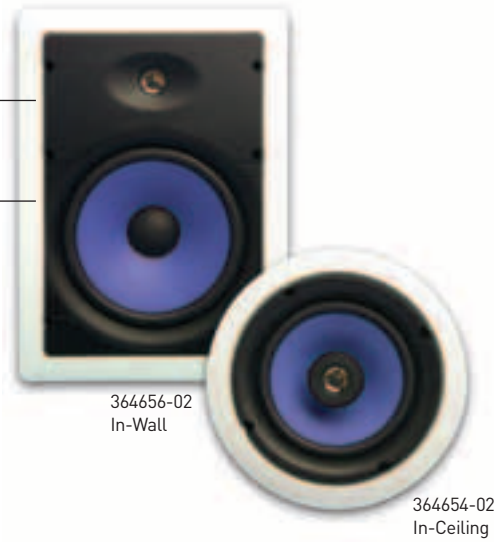

evōQ™ 3000 SERIES SPEAKERS

Exceptional value for affordable whole house audio distribution.

Affordable high-efficiency speakers with low distortion provide a crisp, clear full sound.

364656-02
In-Wall

364654-02
In-Ceiling

FEATURES

- Feature mica fiber woofers, PEI mylar tweeters.
- Foam gaskets minimize vibration and provide air-tight seal.
- Easy installation with self-centering screw heads and compatibility with On-Q Pre-Construction Speaker Brackets.
- Excellent sound quality at low and high volumes.
- Suitable for moisture rich environments.
- Single stereo model perfect for smaller rooms when only one speaker is needed.
- Attractive white finish with integrated scrim cloth can be painted to match any décor.