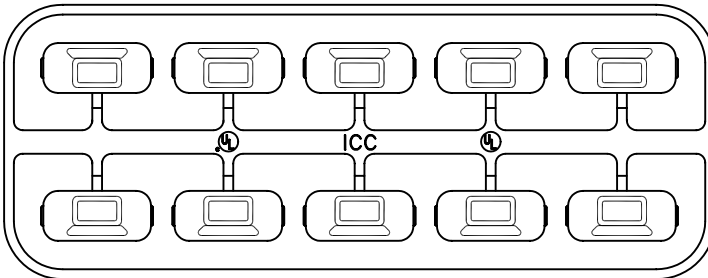

NOTE: UNLESS OTHERWISE SPECIFIED

1. MATERIAL: ABS, UL 94V-0
2. FINISHING: MATTE FINISHING
3. COLOR: XX: BK-BLACK, BL-BLUE, GN-GREEN, IV-IVORY, OR-ORANGE, PR-PURPLE, RD-RED, WH-WHITE, & YL-YELLOW

UL US FILE NO. 125268

ICONS, ELITE, DATA, 10 PK		 <i>PremiumProducts</i> <i>ProvenPerformance</i> <i>CompetitivePrices</i>	
ITEM NO.	IC108ICDXX		REV. A
DWG NO.	PS108ICD00		PAGE NO. 2

CUSTOMER CARE / TECHNICAL SUPPORT * CSR@ICC.COM / 888-ASK-4-ICC (275-4422) * 14700 Alondra Blvd., La Mirada, CA 90638 * www.icc.com