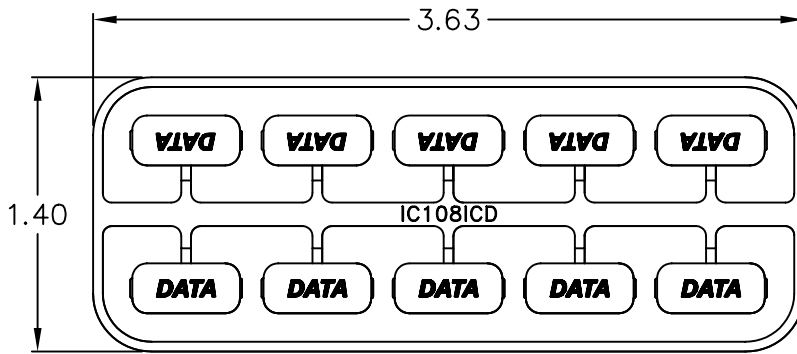

NOTE: UNLESS OTHERWISE SPECIFIED

1. MATERIAL: ABS, UL 94V-0
2. FINISHING: MATTE FINISHING
3. COLOR: XX: BK-BLACK, BL-BLUE, GN-GREEN, IV-IVORY, OR-ORANGE, PR-PURPLE, RD-RED, WH-WHITE, & YL-YELLOW

UL US FILE NO. 125268

ICONS, ELITE, DATA, 10 PK		 <i>PremiumProducts</i> <i>ProvenPerformance</i> <i>CompetitivePrices</i>	
ITEM NO.	IC108ICDXX		REV. A
DWG NO.	PS108ICD00		PAGE NO. 2

CUSTOMER CARE / TECHNICAL SUPPORT * CSR@ICC.COM / 888-ASK-4-ICC (275-4422) * 14700 Alondra Blvd., La Mirada, CA 90638 * www.icc.com