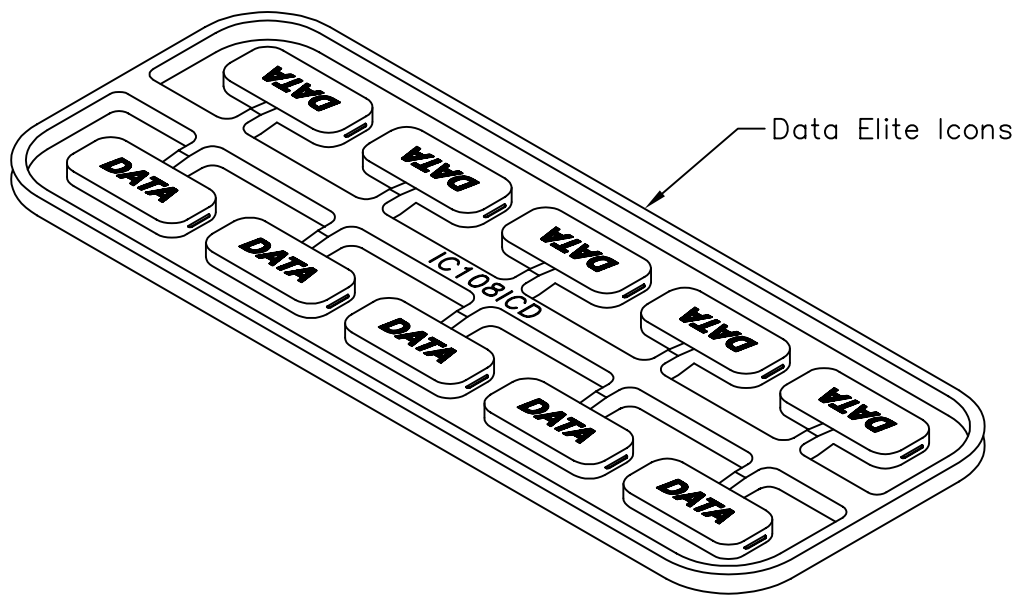

# Data Elite Color Icons

## PRODUCT SPECIFICATION

### Package includes:

- A. Data Elite Color Icons, 10 pcs

### Features and Benefits:

- Printed on front and back with text and graphic identifications
- 10 icons per icon tree
- Accommodate all IC108 bezels
- Available in black, blue, green, ivory, orange, purple, red, white, and yellow
- UL listed