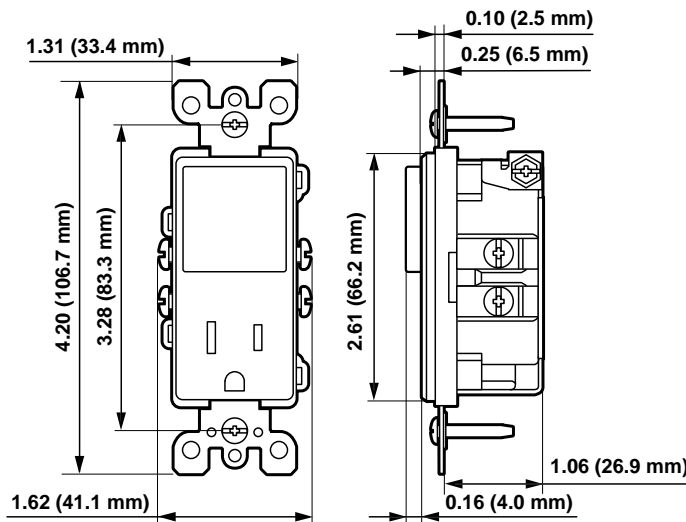

MATERIAL CHARACTERISTICS

Environmental: Flammability UL-94, V2 Rating
Operating Temperature: -40°C to 120°C

SWITCH/RECEPTACLE
CAT. NO. 5625