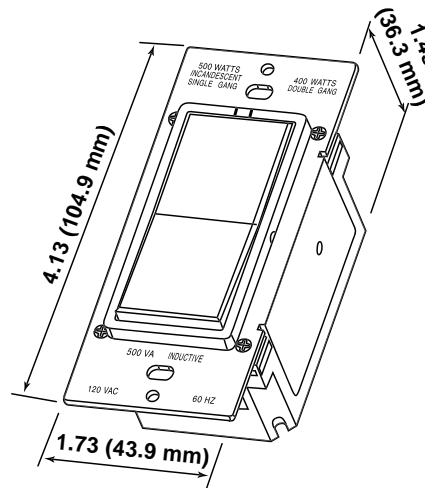

PROGRAMMABLE ELECTRONIC TIMER SWITCH VARIABLE COUNTDOWN TIMER
Cat. Nos. 6651 and 6652

TESTING & CODE COMPLIANCE

- UL Listed (File #E-66800—Cat. Nos. 6651, 6124H; File #E-148771 Cat. No. 6652)
- CSA Certified (File #LR-68679 Cat. Nos. 6651, 6652, 6124H)
- NOM Certified (#057)
- Backed by a Limited Two-Year Warranty

*COLOR

Colors available as listed. For color selections, add suffix to catalog numbers as follows: Ivory (-I), White (-W), and Almond (-A).

SPECIFICATIONS & FEATURES

24-Hour Programmable Timer

- Ideal for a wide variety of commercial and residential applications including outdoor lighting, pools, motors, sprinklers, exhaust and attic fans, bathroom heat lamps, hot tubs and spas, whole-house exhaust fan scheduling, office lights, janitor closets, landscape and security lighting
- Permits separate ON or OFF scheduling for half-hour periods of the day; ON/OFF manual control available by using button below display panel
- Decora styling enhances any interior (NOTE: 6124H cannot be used with Decora Plus Screwless Snap-On Wallplates)

14-Hour Programmable Timer

- Ideal for residential incandescent lighting control including indoor, outdoor and seasonal lighting
- "Set-it-and-forget convenience" provides automatic daily control with manual override
- Automates daily switching program (up to 14 hours) by responding to DIP switch ON or OFF position for each hour; repeats until function switch is moved to Manual or OFF mode

Countdown Timer Switch

- For residential and light commercial applications including indoor and outdoor lighting, office lights and ceiling paddle fans
- Simple rotary-dial time selection of settings from 1 minute to 18 hours
- An illuminated LED indicates load is ON. Blinking LED accompanied by annunciator sound indicates end of time cycle