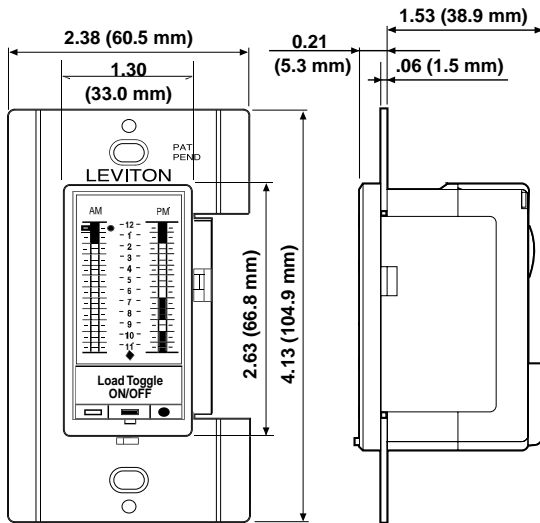

PROGRAMMABLE ELECTRONIC TIMER SWITCH
Cat. No. 6124H