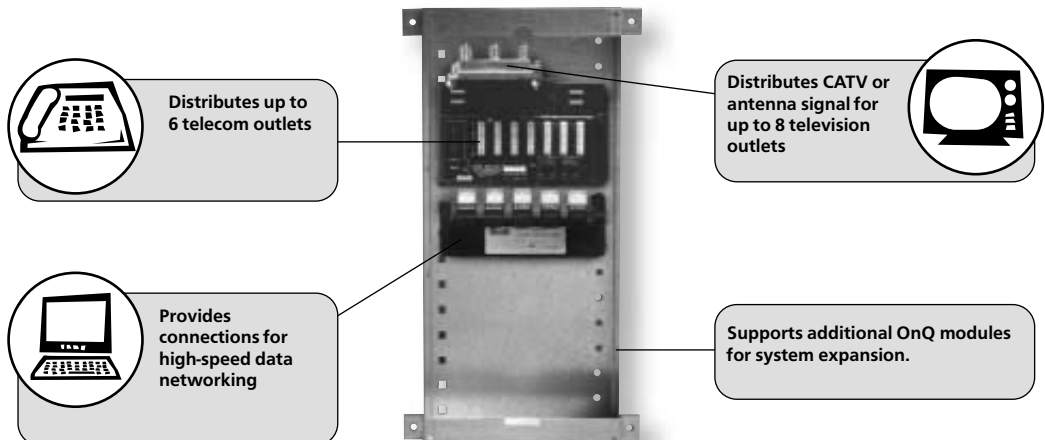

PRODUCT FACTS

OnQ Network Centers

- ▲ Features support for telephone, FAX, modem, and cable TV service.
- ▲ Advanced models support OnQ modules for computer networking, audio distribution, home office, and high speed Internet service.
- ▲ Basic Network Center supports up to 6 telephone and 4 TV outlets.
- ▲ Advanced Network Center supports up to 11 telephone and 6 TV outlets, with expansion capability.
- ▲ U.L. Listed.

OnQ Apartment Network Centers

- ▲ Flush mount design features a tamper-resistant locking door.
- ▲ Telecom surge protection enabled and security system ready.
- ▲ Expandable for additional telecom, video, data, or audio modules.
- ▲ Provides connections for telecom and cable TV service.
- ▲ U.L. Listed.

Basic Network Center

Advanced Apartment Network Center

Network Centers

Basic Network Center

NEW

Part Number

Distributes incoming video signals for up to 4 television outlets and supports up to 6 telephone outlets with up to 4 lines. Surface mount design is ideal for retrofit applications. 7"W x 12"H.

Distributes incoming video signals for up to 6 television outlets and supports up to 11 telephone outlets with up to 4 lines. Surface mount design is ideal for retrofit applications and features 2 expansion bays for additional OnQ system modules. Flush mount version features 3 expansion bays. 7"W x 19"H.