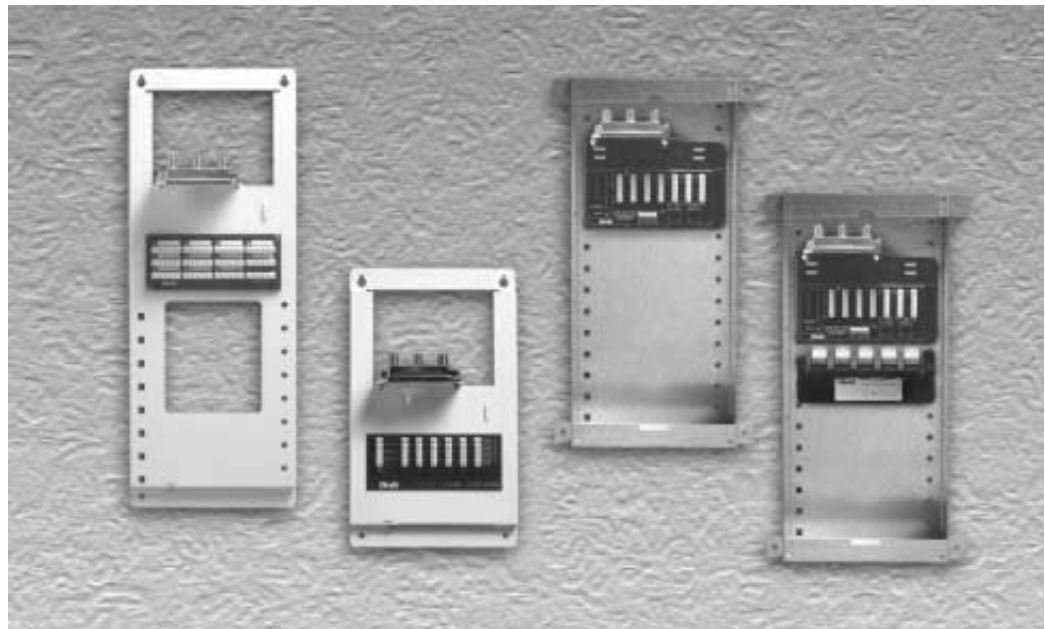

PRODUCT FACTS

OnQ Network Centers

- ▲ Features support for telephone, FAX, modem, and cable TV service.
- ▲ Advanced models support OnQ modules for computer networking, audio distribution, home office, and high speed Internet service.
- ▲ Basic Network Center supports up to 6 telephone and 4 TV outlets.
- ▲ Advanced Network Center supports up to 11 telephone and 6 TV outlets, with expansion capability.
- ▲ U.L. Listed.

OnQ Apartment Network Centers

- ▲ Flush mount design features a tamper-resistant locking door.
- ▲ Telecom surge protection enabled and security system ready.
- ▲ Expandable for additional telecom, video, data, or audio modules.
- ▲ Provides connections for telecom and cable TV service.
- ▲ U.L. Listed.

Basic Network Center

Advanced Apartment Network Center

Network Centers

Basic Network Center

NEW

Part Number

Distributes incoming video signals for up to 4 television outlets and supports up to 6 telephone outlets with up to 4 lines. Surface mount design is ideal for retrofit applications. 7"W x 12"H.

Distributes incoming video signals for up to 6 television outlets and supports up to 11 telephone outlets with up to 4 lines. Surface mount design is ideal for retrofit applications and features 2 expansion bays for additional OnQ system modules. Flush mount version features 3 expansion bays. 7"W x 19"H.