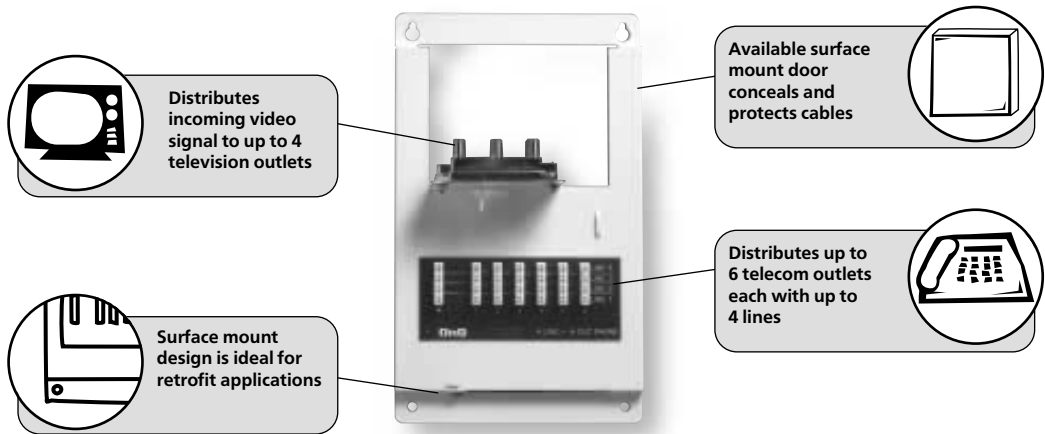

OnQ Apartment Network Centers

- ▲ Flush mount design features a tamper-resistant locking door.
- ▲ Telecom surge protection enabled and security system ready.
- ▲ Expandable for additional telecom, video, data, or audio modules.
- ▲ Provides connections for telecom and cable TV service.
- ▲ U.L. Listed.

Basic Network Center

Advanced Apartment Network Center

Network Centers

Basic Network Center

NEW

Part Number

Distributes incoming video signals for up to 4 television outlets and supports up to 6 telephone outlets with up to 4 lines. Surface mount design is ideal for retrofit applications. 7"W x 12"H.

Distributes incoming video signals for up to 6 television outlets and supports up to 11 telephone outlets with up to 4 lines. Surface mount design is ideal for retrofit applications and features 2 expansion bays for additional OnQ system modules. Flush mount version features 3 expansion bays. 7"W x 19"H.