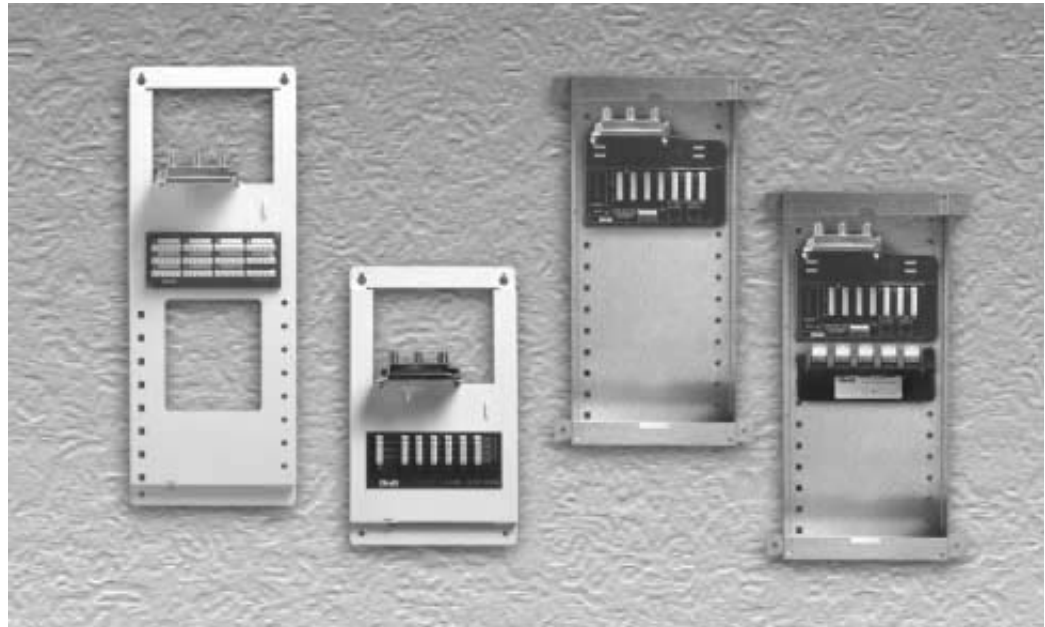

PRODUCT FACTS

OnQ Network Centers

- ▲ Features support for telephone, FAX, modem, and cable TV service.
- ▲ Advanced models support OnQ modules for computer networking, audio distribution, home office, and high speed Internet service.
- ▲ Basic Network Center supports up to 6 telephone and 4 TV outlets.
- ▲ Advanced Network Center supports up to 11 telephone and 6 TV outlets, with expansion capability.
- ▲ U.L. Listed.

OnQ Apartment Network Centers

- ▲ Flush mount design features a tamper-resistant locking door.
- ▲ Telecom surge protection enabled and security system ready.
- ▲ Expandable for additional telecom, video, data, or audio modules.
- ▲ Provides connections for telecom and cable TV service.
- ▲ U.L. Listed.

Basic Network Center

Advanced Apartment Network Center

Network Centers

Basic Network Center

NEW

Part Number

Distributes incoming video signals for up to 4 television outlets and supports up to 6 telephone outlets with up to 4 lines. Surface mount design is ideal for retrofit applications. 7"W x 12"H.

Distributes incoming video signals for up to 6 television outlets and supports up to 11 telephone outlets with up to 4 lines. Surface mount design is ideal for retrofit applications and features 2 expansion bays for additional OnQ system modules. Flush mount version features 3 expansion bays. 7"W x 19"H.