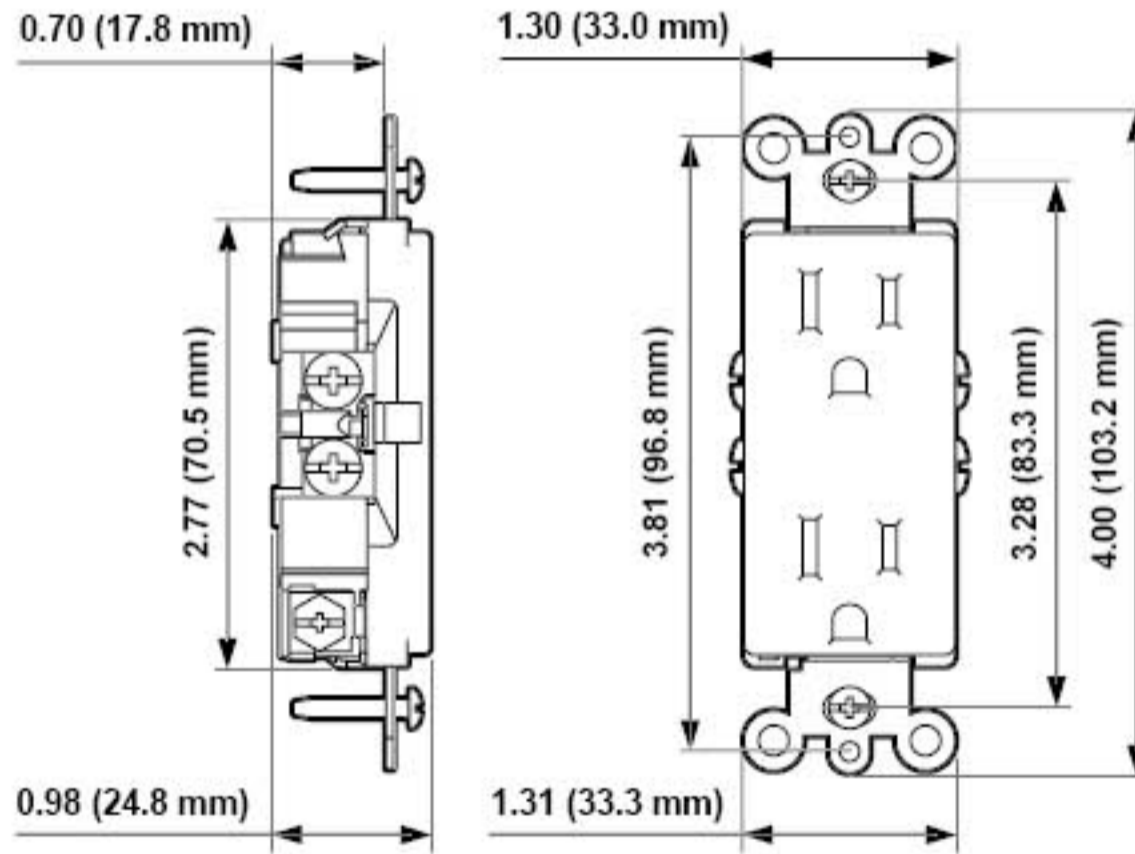

Residential Grade

Decora AC Receptacles

Side Wire and Quickwire NEMA 5-15R

DESCRIPTION

15 AMP

COLOR

Basic Cat. No. Denotes Mahogany

DESCRIPTION	15 AMP	COLOR
Duplex	5325	I, W, A, GY, E
Duplex, Self-Grounding Clip	5325-St†	I, W, A (No Mahogany)
Duplex, 8-Hole Quickwire	5328	I, W, A (No Mahogany)

†Self-grounding when installed in a properly grounded metal wallbox
All devices are UL Listed and CSA Certified.

5325-W in 80301-W

5325-GY in 80301-GY

SPECIFICATIONS & FEATURES

- Side Wire and Quickwire™ holes accept No. 14 AWG copper wire for Cat. No. 5325
- Heavy-gauge zinc-plated steel mounting strap
- Heavy duty double-wipe brass contacts for long service life

MATERIAL CHARACTERISTICS

Environmental: Flammability UL-94, V2 Rating
 Operating Temperature: -40°C to 60° C
 Maximum Continuous

DUPLEX QUICKWIRE PUSH-IN AND SIDE-WIRED
 Cat. No. 5325

For more information regarding matching wallplates, colors, materials, single and multi-gang, refer to Wallplates, section G.