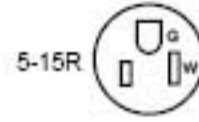

Residential Grade

Decora AC Receptacles

Side Wire and Quickwire NEMA 5-15R

DESCRIPTION

15 AMP

COLOR

Basic Cat. No. Denotes Mahogany

DESCRIPTION	15 AMP	COLOR
Duplex	5325	I, W, A, GY, E
Duplex, Self-Grounding Clip	5325-St†	I, W, A (No Mahogany)
Duplex, 8-Hole Quickwire	5328	I, W, A (No Mahogany)

†Self-grounding when installed in a properly grounded metal wallbox
All devices are UL Listed and CSA Certified.

5325-W in 80301-W

5325-GY in 80301-GY

SPECIFICATIONS & FEATURES

- Side Wire and Quickwire™ holes accept No. 14 AWG copper wire for Cat. No. 5325
- Heavy-gauge zinc-plated steel mounting strap
- Heavy duty double-wipe brass contacts for long service life

MATERIAL CHARACTERISTICS

Environmental: Flammability UL-94, V2 Rating
 Operating Temperature: -40°C to 60° C
 Maximum Continuous

DUPLEX QUICKWIRE PUSH-IN AND SIDE-WIRED
 Cat. No. 5325

For more information regarding matching wallplates, colors, materials, single and multi-gang, refer to Wallplates, section G.