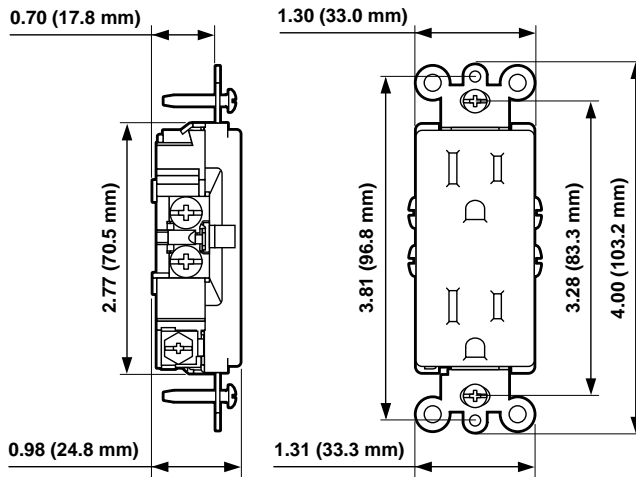

Decora AC Receptacles

Side Wire and Quickwire NEMA 5-15R

DESCRIPTION	15 AMP	COLOR
		<i>Basic Cat. No. Denotes Mahogany</i>
Duplex	5325	I, W, A, GY, E
Duplex, Self-Grounding Clip	5325-S†	I, W, A (No Mahogany)
Duplex, 8-Hole Quickwire	5328	I, W, A (No Mahogany)

†Self-grounding when installed in a properly grounded metal wallbox
All devices are UL Listed and CSA Certified.

5325-W in 80301-W

5325-GY in 80301-GY

SPECIFICATIONS & FEATURES

- Side Wire and Quickwire™ holes accept No. 14 AWG copper wire for Cat. No. 5325
- Heavy-gauge zinc-plated steel mounting strap
- Heavy duty double-wipe brass contacts for long service life

MATERIAL CHARACTERISTICS

Environmental: Flammability UL-94, V2 Rating
Operating Temperature: -40°C to 60° C
Maximum Continuous

DUPLEX QUICKWIRE PUSH-IN AND SIDE-WIRED
Cat. No. 5325

For more information regarding matching wallplates, colors, materials, single and multi-gang, refer to Wallplates, section G.