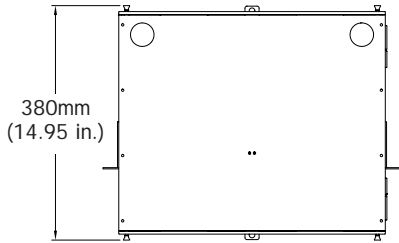

FIBER STORAGE CENTER (FSC3)

Siemon's 3 RMS rack-mount Fiber Storage Center (FSC3) is typically utilized in tandem with a Rack Mount Interconnect Center (RIC3). Fiber jumpers exiting the front of a RIC are routed into the FSC3 for storage of excess cable slack. The enhanced design features new bend radius compliant managers which facilitate loading of jumpers and a new single-finger latch on door for easier access.

ENHANCED

FIBER PRODUCTS

FSC3 mounted to a 19 inch rack in tandem with a RIC3 (Rack Mount Interconnect Center)

FSC3 shown with storage tray slid out to access coiled cables

Enhanced bend radius compliant managers facilitate loading of jumpers

PRODUCT INFORMATION

FIBER PRODUCTS

Shown with brackets in position for mounting onto 19 inch Rack

Top View

Front View

Mounting Bracket Position Options

A		B	
mm	in.	mm	in.
115	(4.53)	260	(10.24)
153	(6.02)	222	(8.74)
191	(7.52)	184	(7.24)

Side View

Fiber Storage Center (FSC3):

FSC3-(XX).....Fiber Storage Center, 3 RMS

Use (XX) to specify enclosure color: 01 = black, 02 = white

Related Products:

Rack Mount Interconnect Center

- RIC3-24-(XX)24- to 96-port Rack Mount Interconnect Center, 2 RMS
- RIC3-36-(XX)36- to 144-port Rack Mount Interconnect Center, 2 RMS
- RIC3-48-(XX)48- to 192-port Rack Mount Interconnect Center, 3 RMS
- RIC3-72-(XX)72- to 288-port Rack Mount Interconnect Center, 4 RMS