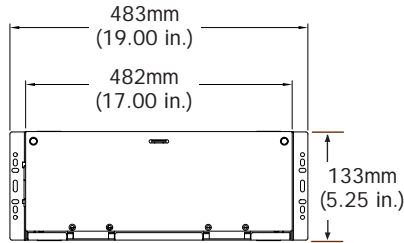

ENHANCED

FIBER PRODUCTS

FSC3 mounted to a 19 inch rack in tandem with a RIC3 (Rack Mount Interconnect Center)

FSC3 shown with storage tray slid out to access coiled cables

Enhanced bend radius compliant managers facilitate loading of jumpers

PRODUCT INFORMATION

FIBER PRODUCTS

Shown with brackets in position for mounting onto 19 inch Rack

Top View

Front View

Mounting Bracket Position Options

A		B	
mm	in.	mm	in.
115	(4.53)	260	(10.24)
153	(6.02)	222	(8.74)
191	(7.52)	184	(7.24)

Use (XX) to specify color: 01 = black, 02 = white

Note: 1 RMS = 44.5 (1.75 in.)

All Rack Mount Interconnect Centers include printable labels*, cable ties, rack mounting hardware, installation instructions and pre-installed fiber management clips.