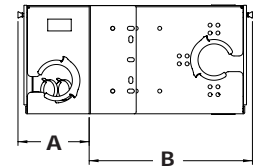

PRODUCT INFORMATION

FIBER PRODUCTS

Shown with brackets in position for mounting onto 19 inch Rack

Top View

Front View

Mounting Bracket Position Options

A		B	
mm	in.	mm	in.
115	(4.53)	260	(10.24)
153	(6.02)	222	(8.74)
191	(7.52)	184	(7.24)

Side View

Fiber Storage Center (FSC3):

FSC3-(XX).....Fiber Storage Center, 3 RMS

Use (XX) to specify enclosure color: 01 = black, 02 = white

Related Products:

Rack Mount Interconnect Center

- RIC3-24-(XX)24- to 96-port Rack Mount Interconnect Center, 2 RMS
- RIC3-36-(XX)36- to 144-port Rack Mount Interconnect Center, 2 RMS
- RIC3-48-(XX)48- to 192-port Rack Mount Interconnect Center, 3 RMS
- RIC3-72-(XX)72- to 288-port Rack Mount Interconnect Center, 4 RMS