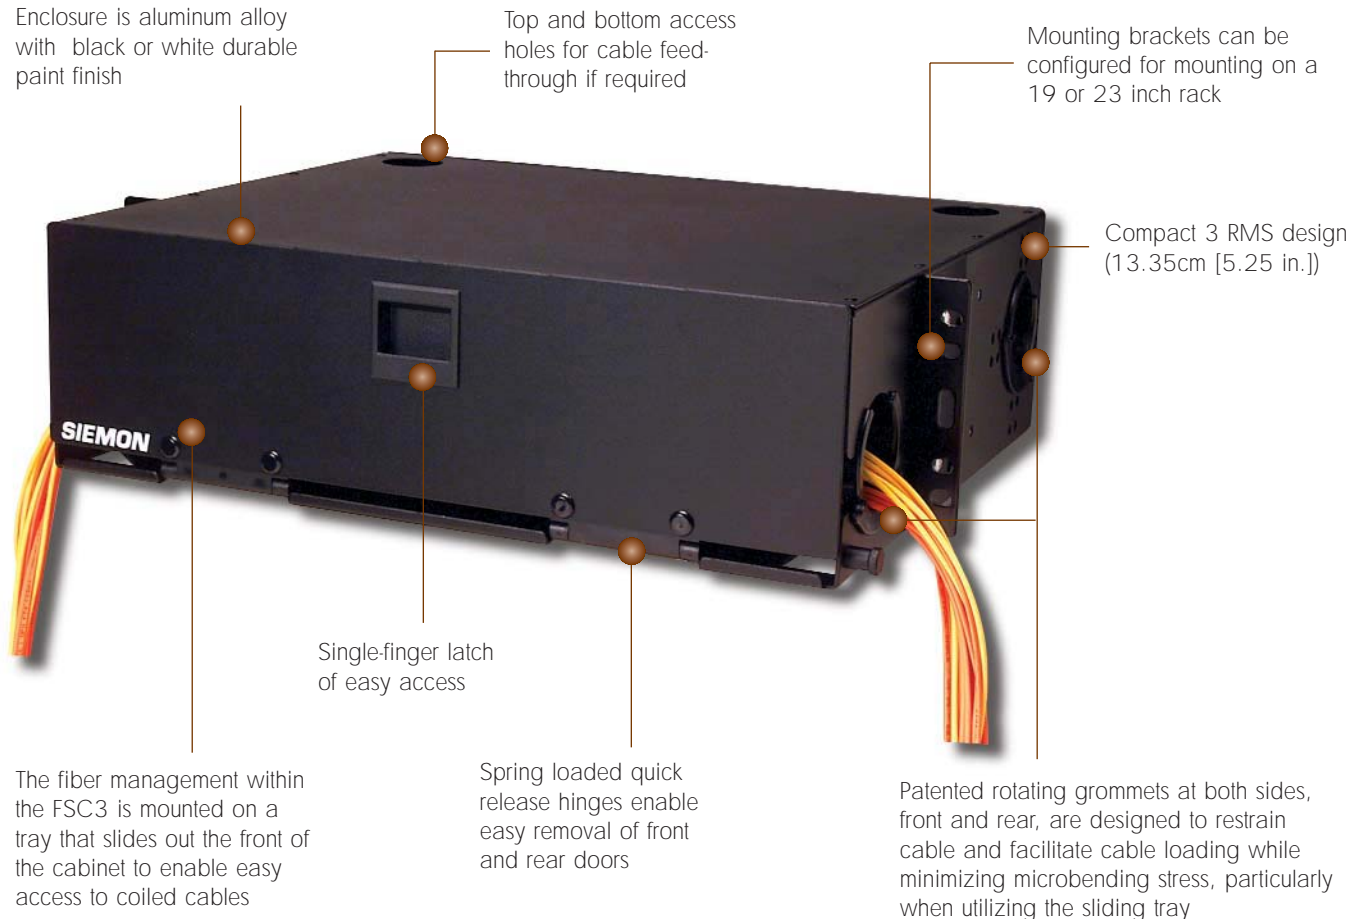

FIBER STORAGE CENTER (FSC3)

Siemon's 3 RMS rack-mount Fiber Storage Center (FSC3) is typically utilized in tandem with a Rack Mount Interconnect Center (RIC3). Fiber jumpers exiting the front of a RIC are routed into the FSC3 for storage of excess cable slack. The enhanced design features new bend radius compliant managers which facilitate loading of jumpers and a new single-finger latch on door for easier access.

ENHANCED

FIBER PRODUCTS

FSC3 mounted to a 19 inch rack in tandem with a RIC3 (Rack Mount Interconnect Center)

FSC3 shown with storage tray slid out to access coiled cables

Enhanced bend radius compliant managers facilitate loading of jumpers

Side View

Fiber Storage Center (FSC3):

FSC3-(XX).....Fiber Storage Center, 3 RMS

Use (XX) to specify enclosure color: 01 = black, 02 = white

Related Products:

Rack Mount Interconnect Center

- RIC3-24-(XX)24- to 96-port Rack Mount Interconnect Center, 2 RMS
- RIC3-36-(XX)36- to 144-port Rack Mount Interconnect Center, 2 RMS
- RIC3-48-(XX)48- to 192-port Rack Mount Interconnect Center, 3 RMS
- RIC3-72-(XX)72- to 288-port Rack Mount Interconnect Center, 4 RMS

Use (XX) to specify color: 01 = black, 02 = white

Note: 1 RMS = 44.5 (1.75 in.)

All Rack Mount Interconnect Centers include printable labels*, cable ties, rack mounting hardware, installation instructions and pre-installed fiber management clips.