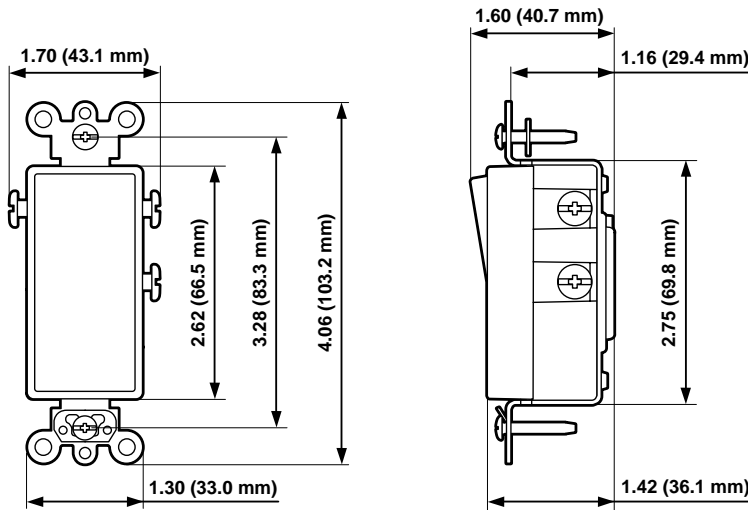

Commercial Grade

Back and Side Wired Momentary Contact 15 AMP 120/277V AC

| DESCRIPTION | CAT. NO. | COLOR* |
|---------------------------------------|----------|--|
| Single Pole, Double Throw, Center OFF | 5657-2 | I, W, A, GY, E <small>Basic Cat. No. Denotes Mahogany</small> |

Back and Side Wired Maintained Contact 15 AMP 120/277V AC

| DESCRIPTION | CAT. NO. | COLOR* |
|---------------------------------------|----------|--|
| Single Pole, Double Throw, Center OFF | 5685-2 | I, W, A, GY, E <small>Basic Cat. No. Denotes Mahogany</small> |
| Double Pole, Double Throw, Center OFF | 5686-2 | I, W, A (No Mahogany) |

All devices are UL Listed and CSA Certified.

SINGLE POLE
Cat. Nos. 5657 and 5685

THESE DIMENSIONS APPLY TO ALL SWITCHES ON THIS PAGE

SPECIFICATIONS & FEATURES

- Full rated current capacity with tungsten, fluorescent or resistive loads. Motor capacity is 80% of switch rating
- Wrap-around heavy-gauge strap with locking tabs for added strength
- Back and side-wiring terminals accept both solid and stranded wire to ease installation