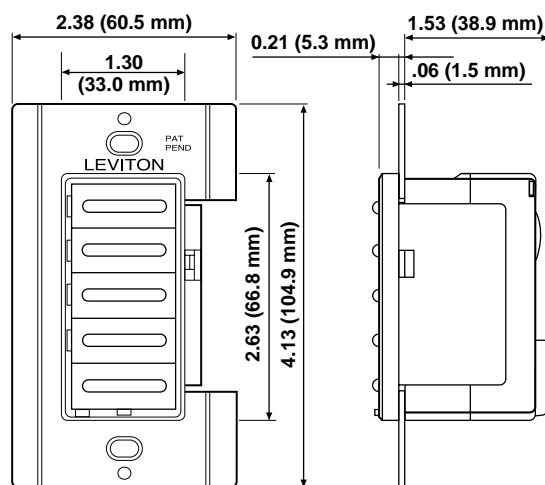

### Decora 911 Flasher switch

500 WATTS 120V

DESCRIPTION	CAT. NO.	COLOR*
3-Position Emergency Flasher Rocker Switch	911	I, W, A

6161-W

911-W

FOUR-LEVEL STEP DIMMER  
Cat. No. 6161