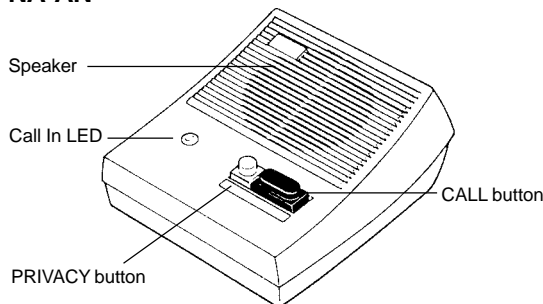

NEM-Series Sub Stations

NA-A

NA-A FEATURES:

- Push button to call master station
- Latching tone and light at master until answered
- Call-in LED on sub remains illuminated until call is answered by master
- Hands free communication when master answers
- Desk or wall mount
- Mounts to 1-gang box or ring (wall mount)
- Pre-tone when master calls any sub

COMMON SPECIFICATIONS:

System: NEM
Speaker: 20 ohms
Conductors: 2 Wires homerun or
1 common plus 1 individual wire looped
Wiring Distance: 420' w/22AWG; 1000' w/18AWG
Call-in: Latching tone and light at master until answered
Communication: Handsfree at sub

NA-AN

NA-AN FEATURES:

- Privacy feature blocks unwanted monitoring from master
- Push button to call master station
- Latching tone and light at master until answered
- Call-in LED on sub remains illuminated until call is answered by master
- Desk or wall mount
- Mounts to 1-gang box or ring (wall mount)
- Pre-tone when master calls any sub

Common Specifications, plus:

Privacy button to prevent monitoring.

NA-NE

NA-NE FEATURES:

- Push button to call master station
- Latching tone and light at master until answered
- Call-in LED on sub remains illuminated until call is answered by master
- Wall mount
- Flush mounts into provided box
- Optional surface mount box (NBX-2) available
- Pre-tone when master calls any sub