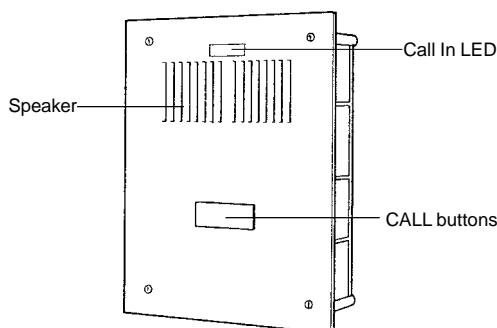

NA-NE

NA-NE FEATURES:

- Push button to call master station
- Latching tone and light at master until answered
- Call-in LED on sub remains illuminated until call is answered by master
- Wall mount
- Flush mounts into provided box
- Optional surface mount box (NBX-2) available
- Pre-tone when master calls any sub

Common Specifications, plus:

Mounting: Flush mount into provided box
Dimensions: 6-1/4" x 8-5/8" x 2-5/8"