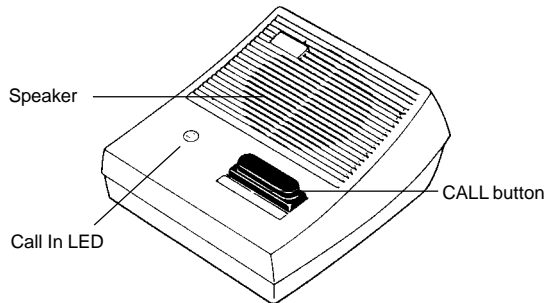

NEM-Series Sub Stations

NA-A

NA-A FEATURES:

- Push button to call master station
- Latching tone and light at master until answered
- Call-in LED on sub remains illuminated until call is answered by master
- Hands free communication when master answers
- Desk or wall mount
- Mounts to 1-gang box or ring (wall mount)
- Pre-tone when master calls any sub

COMMON SPECIFICATIONS:

System: NEM
Speaker: 20 ohms
Conductors: 2 Wires homerun or
1 common plus 1 individual wire looped
Wiring Distance: 420' w/22AWG; 1000' w/18AWG
Call-in: Latching tone and light at master until answered
Communication: Handsfree at sub

NA-AN

NA-AN FEATURES:

- Privacy feature blocks unwanted monitoring from master
- Push button to call master station
- Latching tone and light at master until answered
- Call-in LED on sub remains illuminated until call is answered by master
- Desk or wall mount
- Mounts to 1-gang box or ring (wall mount)
- Pre-tone when master calls any sub

Common Specifications, plus:

Privacy button to prevent monitoring.

NA-NE

NA-NE FEATURES:

- Push button to call master station
- Latching tone and light at master until answered
- Call-in LED on sub remains illuminated until call is answered by master
- Wall mount
- Flush mounts into provided box
- Optional surface mount box (NBX-2) available
- Pre-tone when master calls any sub