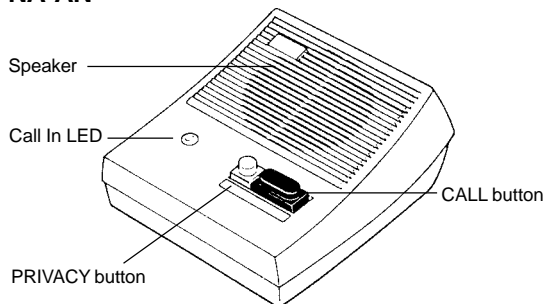

NEM-Series Sub Stations**NA-A****NA-A FEATURES:**

- Push button to call master station
- Latching tone and light at master until answered
- Call-in LED on sub remains illuminated until call is answered by master
- Hands free communication when master answers
- Desk or wall mount
- Mounts to 1-gang box or ring (wall mount)
- Pre-tone when master calls any sub

COMMON SPECIFICATIONS:

System: NEM
Speaker: 20 ohms
Conductors: 2 Wires homerun or
1 common plus 1 individual wire looped
Wiring Distance: 420' w/22AWG; 1000' w/18AWG
Call-in: Latching tone and light at master until answered
Communication: Handsfree at sub

NA-AN**NA-AN FEATURES:**

- Privacy feature blocks unwanted monitoring from master
- Push button to call master station
- Latching tone and light at master until answered
- Call-in LED on sub remains illuminated until call is answered by master
- Desk or wall mount
- Mounts to 1-gang box or ring (wall mount)
- Pre-tone when master calls any sub

Common Specifications, plus:

Privacy button to prevent monitoring.

NA-NE**NA-NE FEATURES:**

- Push button to call master station
- Latching tone and light at master until answered
- Call-in LED on sub remains illuminated until call is answered by master
- Wall mount
- Flush mounts into provided box
- Optional surface mount box (NBX-2) available
- Pre-tone when master calls any sub