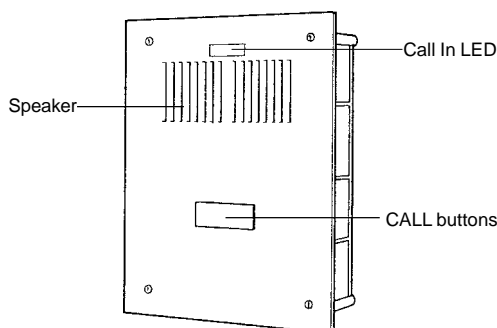

NA-AN

NA-AN FEATURES:

- Privacy feature blocks unwanted monitoring from master
- Push button to call master station
- Latching tone and light at master until answered
- Call-in LED on sub remains illuminated until call is answered by master
- Desk or wall mount
- Mounts to 1-gang box or ring (wall mount)
- Pre-tone when master calls any sub

Common Specifications, plus:

Privacy button to prevent monitoring.

NA-NE

NA-NE FEATURES:

- Push button to call master station
- Latching tone and light at master until answered
- Call-in LED on sub remains illuminated until call is answered by master
- Wall mount
- Flush mounts into provided box
- Optional surface mount box (NBX-2) available
- Pre-tone when master calls any sub

Common Specifications, plus:

Mounting: Flush mount into provided box
Dimensions: 6-1/4" x 8-5/8" x 2-5/8"