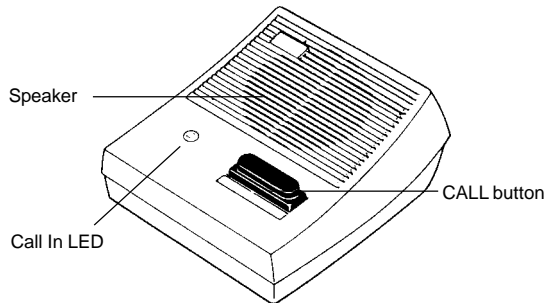

NEM-Series Sub Stations**NA-A****NA-A FEATURES:**

- Push button to call master station
- Latching tone and light at master until answered
- Call-in LED on sub remains illuminated until call is answered by master
- Hands free communication when master answers
- Desk or wall mount
- Mounts to 1-gang box or ring (wall mount)
- Pre-tone when master calls any sub

COMMON SPECIFICATIONS:

System: NEM
Speaker: 20 ohms
Conductors: 2 Wires homerun or
1 common plus 1 individual wire looped
Wiring Distance: 420' w/22AWG; 1000' w/18AWG
Call-in: Latching tone and light at master until answered
Communication: Handsfree at sub

NA-AN**NA-AN FEATURES:**

- Privacy feature blocks unwanted monitoring from master
- Push button to call master station
- Latching tone and light at master until answered
- Call-in LED on sub remains illuminated until call is answered by master
- Desk or wall mount
- Mounts to 1-gang box or ring (wall mount)
- Pre-tone when master calls any sub

Common Specifications, plus:

Privacy button to prevent monitoring.

NA-NE**NA-NE FEATURES:**

- Push button to call master station
- Latching tone and light at master until answered
- Call-in LED on sub remains illuminated until call is answered by master
- Wall mount
- Flush mounts into provided box
- Optional surface mount box (NBX-2) available
- Pre-tone when master calls any sub