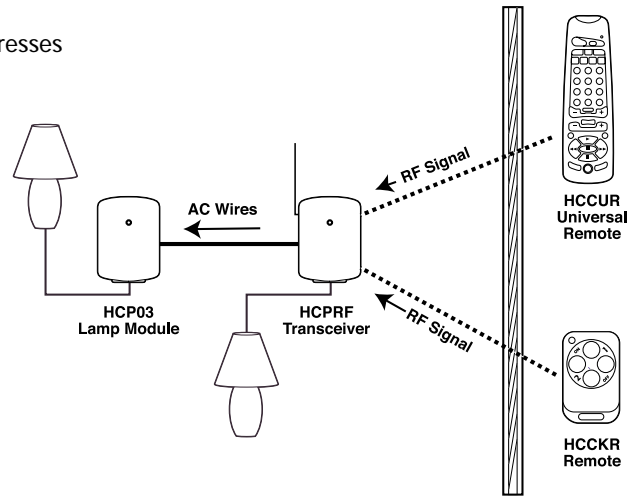

Features and Benefits:

HCCUR Universal Remote Control

- Control DHC devices as well as various audio/video components with one convenient all-in-one remote
- Utilizes RF (radio frequency) to send control signals
- Range up to 100 feet from HCPRF Plug-In Transceiver
- Provides wireless control of up to 256 DHC addresses
- Uses 2 AAA batteries
- Replaces Cat. No. 6313 DHC Hand-Held Wireless Controller
- Has dual built-in timers that can shut OFF TV and /or DHC devices up to 90 minutes after setting

HCKR Key Chain Remote Controller

- Provides convenient wireless ON/OFF control of 2-sequential DHC addresses
- User-programmable for any 2 sequential addresses
- Range up to 75 feet from HCPRF Plug-In Transceiver
- Uses long-life 3V CR2032 lithium battery
- Replaces Cat. No. 6332 DHC Key Chain Remote Controller

HCPRF Plug-In Transceiver

- Accepts RF (radio frequency) DHC commands from the DHC Universal Remote and Key Chain Remote Controllers; retransmits them to other DHC Receivers connected anywhere on a home's existing electrical wiring to provide convenient wireless ON/OFF, DIM/BRIGHT and ALL ON/ALL OFF control of lights and ON/OFF control of appliances
- Features Leviton's exclusive Intellisense™ Technology which automatically adjusts signal strength to compensate for noise on the power line, ensuring optimum system performance and reliability
- Provides one 120VAC, 60Hz, 300W maximum outlet for an incandescent plug-in lamp that can be controlled by wired Controllers or RF Remote Controllers as well as locally via its programming button
- Features a programming button on its face so that its DHC address can be changed if desired; can be conveniently programmed from a wired Controller or from a RF Remote Controller
- Replaces Cat. No. 6314-W DHC Transceiver