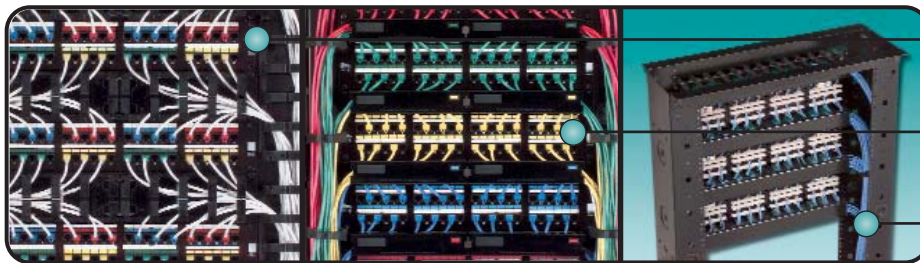

Large areas, with rounded edges, for cables to enter/exit managers

Unique design allows easy insertion of additional patch cords while retaining existing cords

S110®/S210® Cable Manager

Color matched covers included with all 19 inch S110®/S210® managers provide a clean installation

WM Series Cable Manager

Standard managers have top cable access to enable full utilization of capacity

Double-Sided 2 RMS S110/S210 Cable Manager

Rounded edges on both sides of rear cable manager ensures proper cable bend radius

Retaining fingers on S110 managers prevent cables from falling out when cover is removed

Vertical cable management enables easy, quick addition and removal of patch cords while effectively retaining them through the channel

When mounted on a 19 inch rack-mount panel our S110/S210 cable managers provide superior cable management in a compact space

The double-side multi-access cable manager provides cable management for both front and rear of the rack and includes removable cover