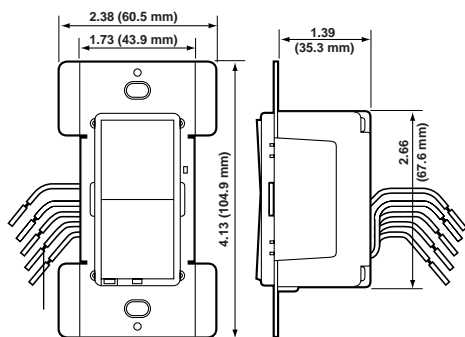

DIMMING SWITCH WITH SCENE CONTROL
Cat. Nos. HCM10-1SW & HCM06-1SW