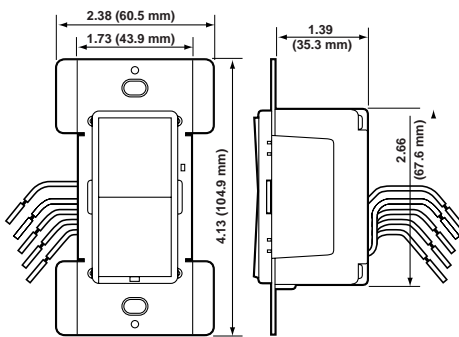

SWITCH WITH SCENE CONTROL
Cat. No. HCS10-1SW

Rocker and Frame Kits for HCM10-1SW & HCM06-1SW					
Cat. No. Mahogany	Cat. No. Ivory	Cat. No. White	Cat. No. Gray	Cat. No. Almond	Cat. No. Black
—	DRK0D-1LI	DRK0D-1LW	DRK0D-1LG	DRK0D-1LA	DRK0D-1LE

Rocker and Frame Kits for HCS10-1SW					
Cat. No. Mahogany	Cat. No. Ivory	Cat. No. White	Cat. No. Gray	Cat. No. Almond	Cat. No. Black
—	DRK0S-0LI	DRK0S-0LW	DRK0S-0LG	DRK0S-0LA	DRK0S-0LE