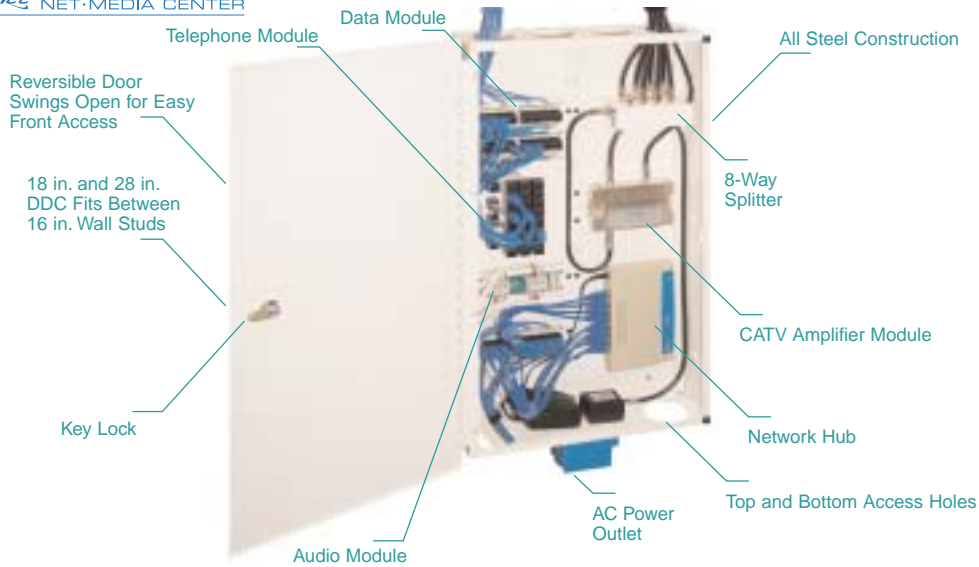

Deluxe Distribution Centers **NEW** Custom Solutions

Installation Benefits

- Tab and Bolt Mounting Ensures Modules are Secure
- Deluxe Center comes with an Easy to Install AC Power Outlet

ICRDSDDC28

NEW Deluxe Distribution Center 28"

The Deluxe Distribution Center (DDC) is available in a 28 inch version with a standard 4 inch depth. The DDC is designed to fit between 16 inch wall studs and acts as the home's central distribution point for voice, data, audio, and security interface. The DDC accommodates a variety of telephone modules, data modules, audio modules, networking hubs, and a selection of modules for CATV amplification, DSS satellite, and CATV signal distribution. Includes a duplex electrical outlet for AC power, insulator bushings and a reversible door.

PART NUMBER	DESCRIPTION
ICRDSDDC28	28 in. Deluxe Distribution Center, Electrical Duplex Outlet (1 ea.), and Insulator Bushings (6 ea.)

ICRDSDDC18

NEW Deluxe Distribution Center 18"

The 18 inch DDC accommodates a variety of modules for CATV amplification, DSS satellite, and CATV signal distribution. Includes a duplex electrical outlet for AC power, insulator bushings and a reversible door.

PART NUMBER	DESCRIPTION
ICRDSDDC18	18 in. Deluxe Distribution Center, Electrical Duplex Outlet (1 ea.), and Insulator Bushings (6 ea.)

ICRDSAM15D

NEW Deluxe CATV Drop Amplifier Module

The amplifier features a low noise level and 15dB gain with a 54 MHz to 1 GHz bandwidth. A passive return path with a 5 MHz to 40 MHz bandwidth. Fits the deluxe distribution centers.