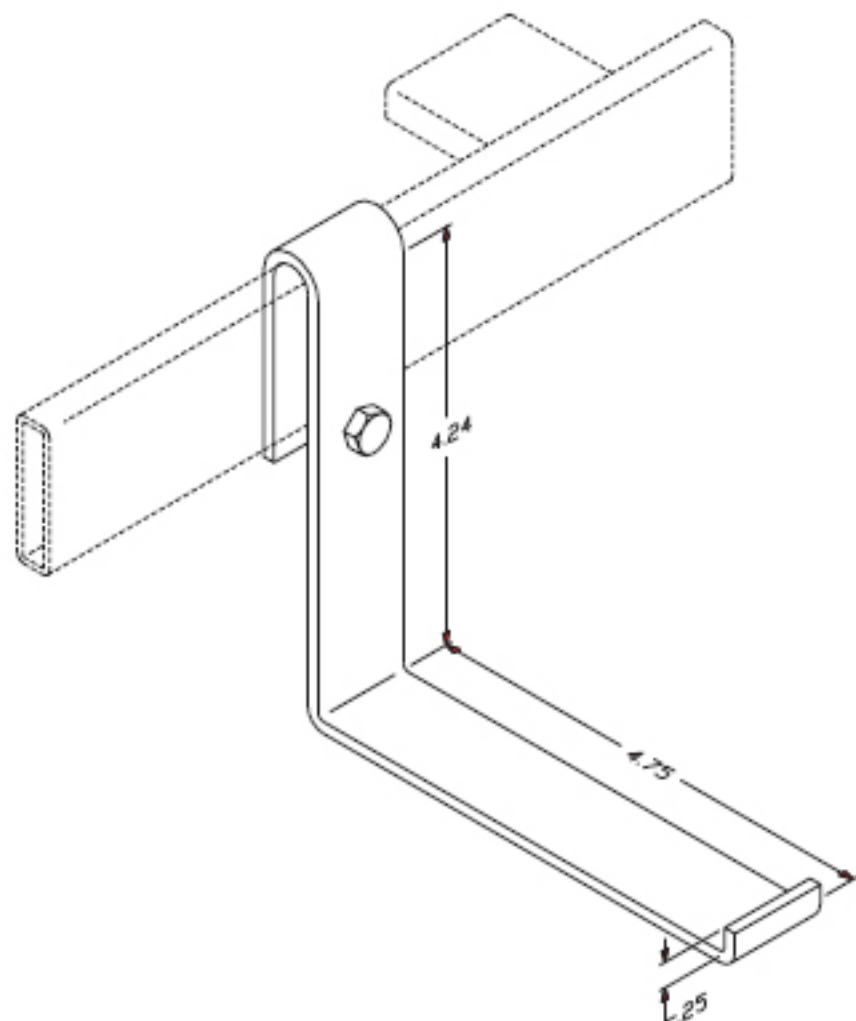

Product Information Sheet

"L" BRACKET, CABLE RUNWAY

Bracket provides a separate facility for running power conductors or other cables that should be physically separated from main cables.

- Made of 1/8" x 1" steel. Gold finish/color over zinc plating
- Kit consists of 1 each:
 - Bracket for 1-1/2" stringer
 - 1/4-20 x 3/4" hex bolt

Part Number	Description	Shipping Weight
11268-001	"L" Bracket	1 lb

Sold by:

800-834-4969 in US & Canada • www.chatsworth.com

CHATSWORTH PRODUCTS, INC.

©2002 Chatsworth Products, Inc. 5/02/GT