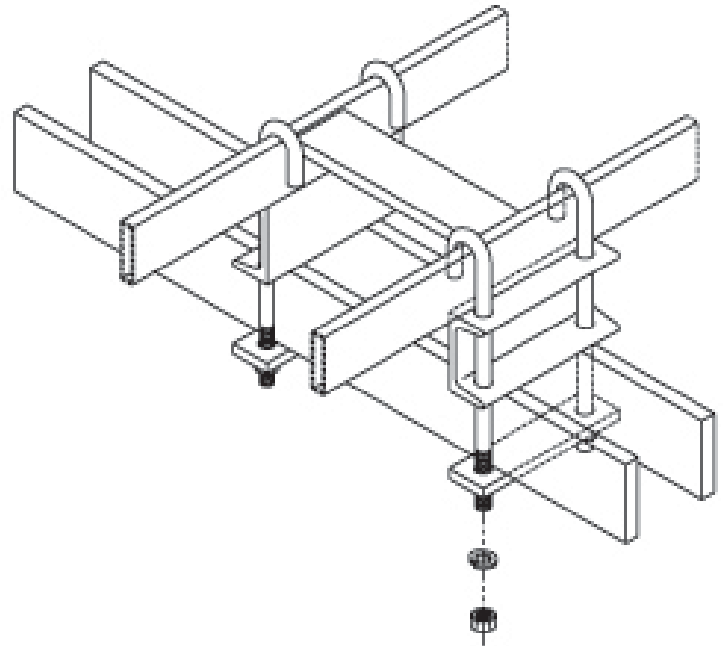

## SUPPORT EXTENSION KIT, CABLE RUNWAY

Provides a 2' height extension over support grid so cable runway can be properly supported in both directions. Steel plate extensions. Steel channel sections finished in Gray. Hardware is gold over zinc plating.

■ Kit consists of:

- 2 each channel extensions
- 2 each plate extensions
- 4 each 5/16-18 x 6 1/2" J-bolts (11431-006)
- 4 each 5/16-18 hex nuts
- 4 each 5/16 split lock washers

Part Number	Description	Shipping Weight
10811-101	Channel Support Extension Kit	9 lb