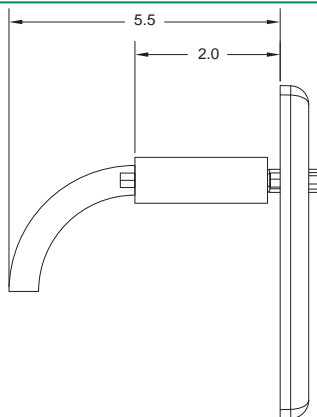

AV Connector, 15-pin Gender Changer

Qty.	Catalog No.
10-pack	15GC10

Unloaded 15-/9-pin HDMI Plates, Frames, Modules

Description	Catalog No.
HDMI 15/9-pin Blank, Unloaded, 1 Unit, 10-pk	IMBDS1XX
HDMI/15/9-pin Blank, Angled Unloaded, 1.5 Unit, 1-pk	IMBDSA15XX
HDMI 15/9-pin AV, Panel Mount Connector, 3.5mm, Blank, 2 Unit, 1-pk	IMB153X2XX
HDMI 15/9-pin, 3.5mm, Blank, 1.5 Unit 10-pk	IMB15315XX
HDMI 15/p-Pin, Decorator Frame, 1-gang, 1-pk	ISFB15XX

XX = Housing Colors

"AL" = Almond; "BK" = Black; "EI" = Electric Ivory; "GY" = Gray; "LA" = Light Almond; "OW" = Office White; "W" = White.

CONNECTOR DEPTH CHART