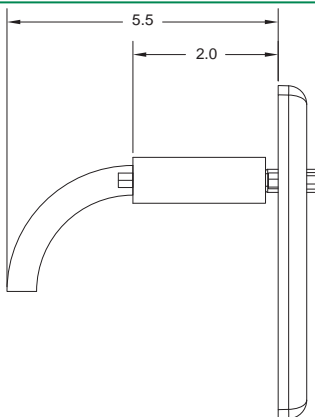

AV Connector, 15-pin Gender Changer

Qty.	Catalog No.
10-pack	15GC10

Unloaded 15-/9-pin HDMI Plates, Frames, Modules

Description	Catalog No.
HDMI 15/9-pin Blank, Unloaded, 1 Unit, 10-pk	IMBDS1XX
HDMI/15/9-pin Blank, Angled Unloaded, 1.5 Unit, 1-pk	IMBDSA15XX
HDMI 15/9-pin AV, Panel Mount Connector, 3.5mm, Blank, 2 Unit, 1-pk	IMB153X2XX
HDMI 15/9-pin, 3.5mm, Blank, 1.5 Unit 10-pk	IMB15315XX
HDMI 15/p-Pin, Decorator Frame, 1-gang, 1-pk	ISFB15XX

XX = Housing Colors

"AL" = Almond; "BK" = Black; "EI" = Electric Ivory; "GY" = Gray; "LA" = Light Almond; "OW" = Office White; "W" = White.

CONNECTOR DEPTH CHART