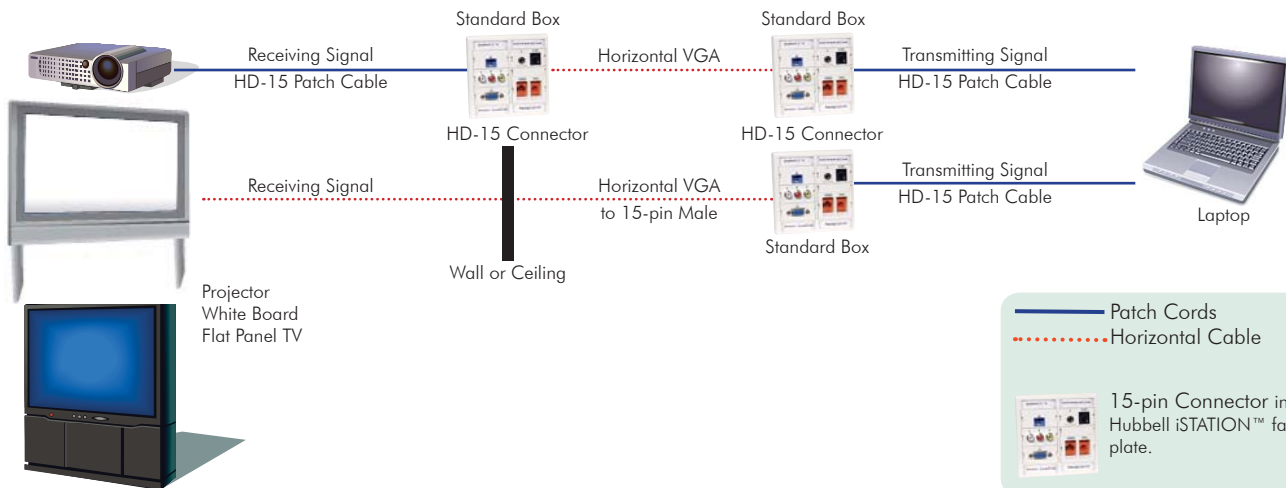

TYPICAL APPLICATIONS

Hubbell Premise Wiring

HUBBELL INCORPORATED (Delaware)
14 Lord's Hill Road • Stonington, CT 06378-0901 • (860) 535-8326 • 800-626-0005
Fax: (860) 535-8328 • Internet site: <http://www.hubbell-premise.com>

Worldwide Locations

Hubbell Premise Wiring, Asia Pacific	852-2836-7131	Fax: 852-2836-7132	Hubbell Premise Wiring, Latin America	305-408-4501	Fax: 305-408-8201
Hubbell Canada Inc.	905-839-1138	Fax: 905-839-9108	Hubbell de Mexico, S.A. de C.V.	(5255) 9151-9999	Fax: (5255) 9151-9989
Hubbell Premise Wiring, Central America	506-309-4158	Fax: 506-260-1616	Hubbell Premise Wiring, Middle East	971-4-393-4192	Fax: 971-4-393-4194
Hubbell Premise Wiring, China	86-21-6374 2660	Fax: 86-21-6374 2799	Hubbell Premise Wiring, Puerto Rico	787-855-1075	Fax: 787-855-3265
Hubbell Premise Wiring, Europe	44-01283 500500	Fax: 44-01283 500400	Hubbell-Taian Co., Ltd., Taiwan	886-2-2522-1862	Fax: 886-2-2522-1872
Hubbell Premise Wiring, India	91-80-4022-4089	Fax: 91-80-4022-4033	Hubbell Premise Wiring, Venezuela	58-212-5156482	Fax: 58-212-6627258
Hubbell Int'l. Inc., Korea Branch	(82 2) 2607 1363	Fax: (82 2) 2603 7386