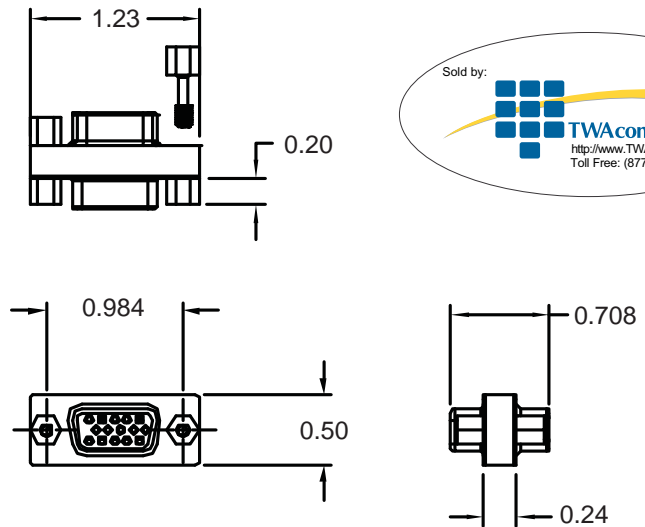

INSTALLATION TIPS

Important: Always allow for clearance behind connection location to ensure for proper bend radius with VGA cable assemblies.

AV Connector, 15-pin Gender Changer

Qty.	Catalog No.
10-pack	15GC10

Unloaded 15-/9-pin HDMI Plates, Frames, Modules

Description	Catalog No.
HDMI 15/9-pin Blank, Unloaded, 1 Unit, 10-pk	IMBDS1XX
HDMI/15/9-pin Blank, Angled Unloaded, 1.5 Unit, 1-pk	IMBDSA15XX
HDMI 15/9-pin AV, Panel Mount Connector, 3.5mm, Blank, 2 Unit, 1-pk	IMB153X2XX
HDMI 15/9-pin, 3.5mm, Blank, 1.5 Unit 10-pk	IMB15315XX
HDMI 15/p-Pin, Decorator Frame, 1-gang, 1-pk	ISFB15XX

XX = Housing Colors

"AL" = Almond; "BK" = Black; "EI" = Electric Ivory; "GY" = Gray; "LA" = Light Almond; "OW" = Office White; "W" = White.

CONNECTOR DEPTH CHART

DIMENSIONS

iSTATION™ COMPATIBLE

Work Station and Cross-Connect Solutions