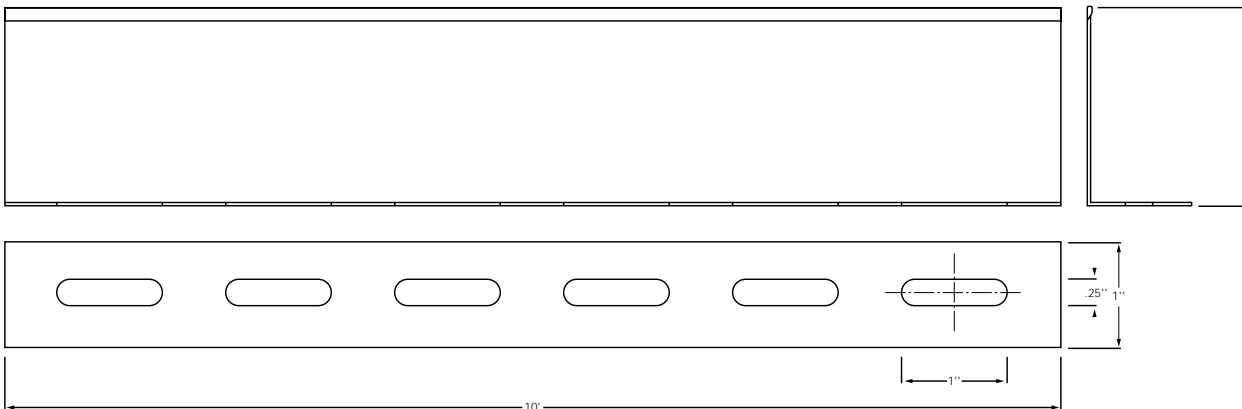

COT Tray Divider

EZTray™

- For wire separation within a single cable tray.
- Available in 2" and 4" heights.
- Requires EZ BN 1/4" and CE 25 to attach to EZ Tray. (sold separately)

Part #	Description	lb.	H	Pk. qty.
COT 54	2" Tray Divider	3.5	2"	1
COT 105	4" Tray Divider	5.6	4"	1