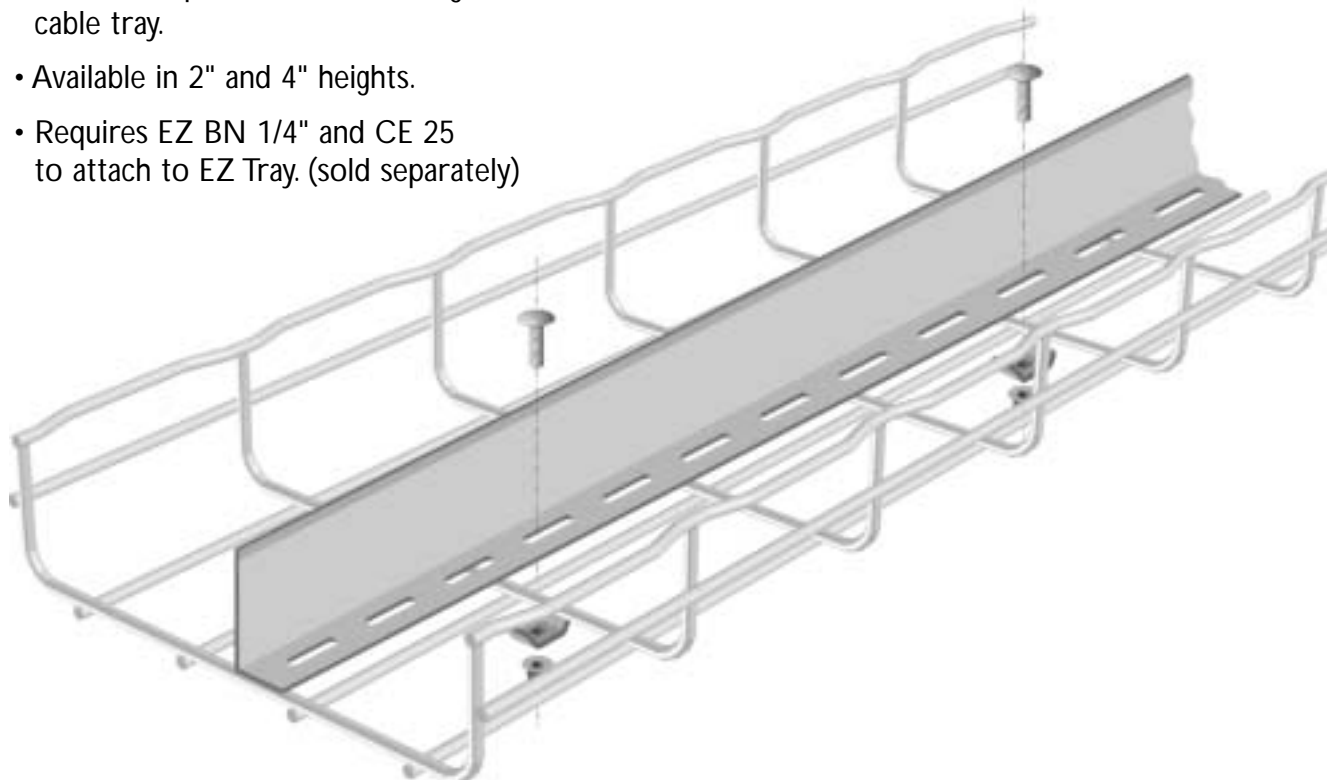

COT Tray Divider

EZTray™

- For wire separation within a single cable tray.
- Available in 2" and 4" heights.
- Requires EZ BN 1/4" and CE 25 to attach to EZ Tray. (sold separately)

Part #	Description	lb.	H	Pk. qty.
COT 54	2" Tray Divider	3.5	2"	1
COT 105	4" Tray Divider	5.6	4"	1